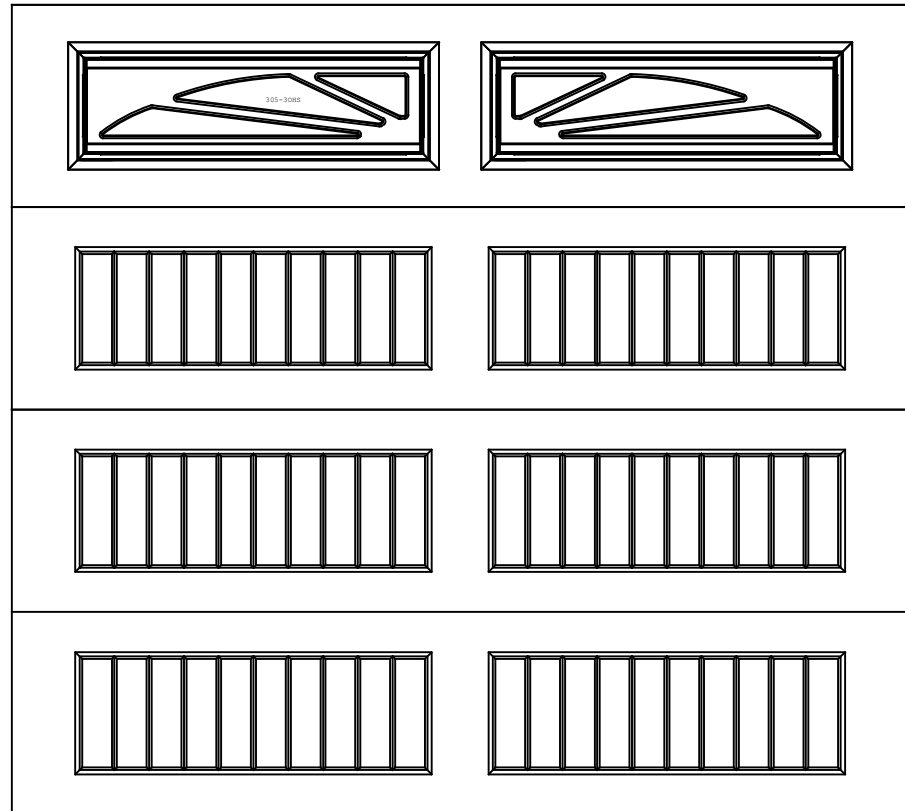

WAYNE DALTON, A DIVISION OF THE
OVERHEAD DOOR CORP.

EXTERIOR VIEW

WAYNE DALTON CONFIDENTIAL PROPRIETARY
NOT TO BE DUPLICATED OR REPRINTED WITHOUT
WRITTEN PERMISSION FROM OVERHEAD DOOR CORP.

WWW.WAYNE-DALTON.COM

9'x8' 9605 SONOMA RANCH
4 SECTION/2 PANEL
WILLIAMSBURG IV TOP SECTION SHOWN
CONSISTS OF (4) 23.8" SECTIONS