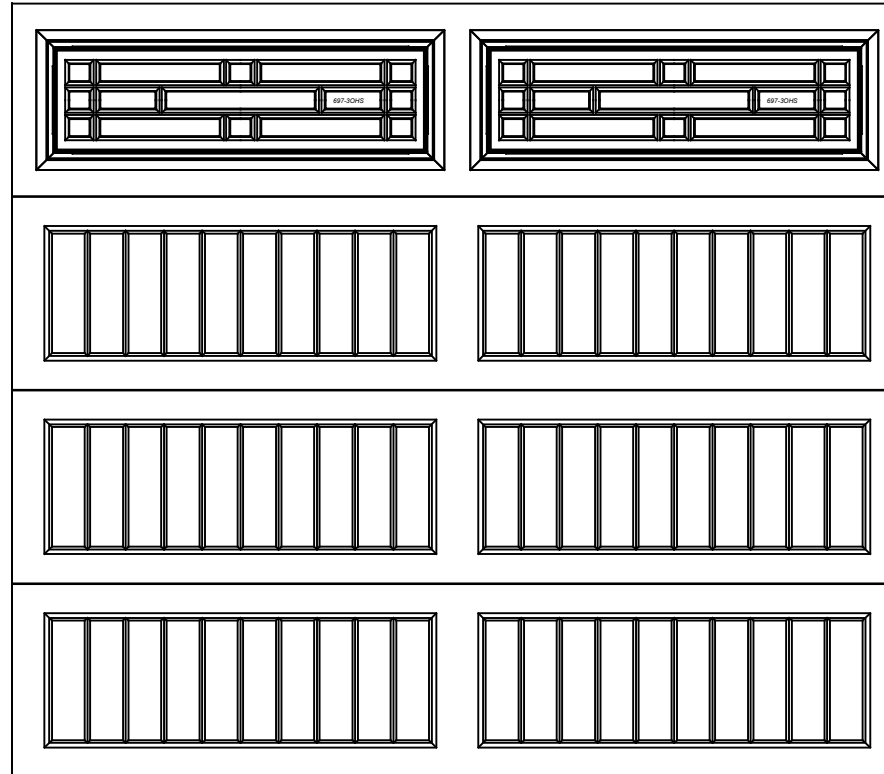

WAYNE DALTON, A DIVISION OF THE
OVERHEAD DOOR CORP.

EXTERIOR VIEW

WAYNE DALTON CONFIDENTIAL PROPRIETARY
NOT TO BE DUPLICATED OR REPRINTED WITHOUT
WRITTEN PERMISSION FROM OVERHEAD DOOR CORP.

WWW.WAYNE-DALTON.COM

8 X 8 9605 SONOMA RANCH
4 SECTIONS/2 PANELS
STOCKFORD IV TOP SECTION SHOWN
CONSISTS OF (4) 23.8" SECTIONS