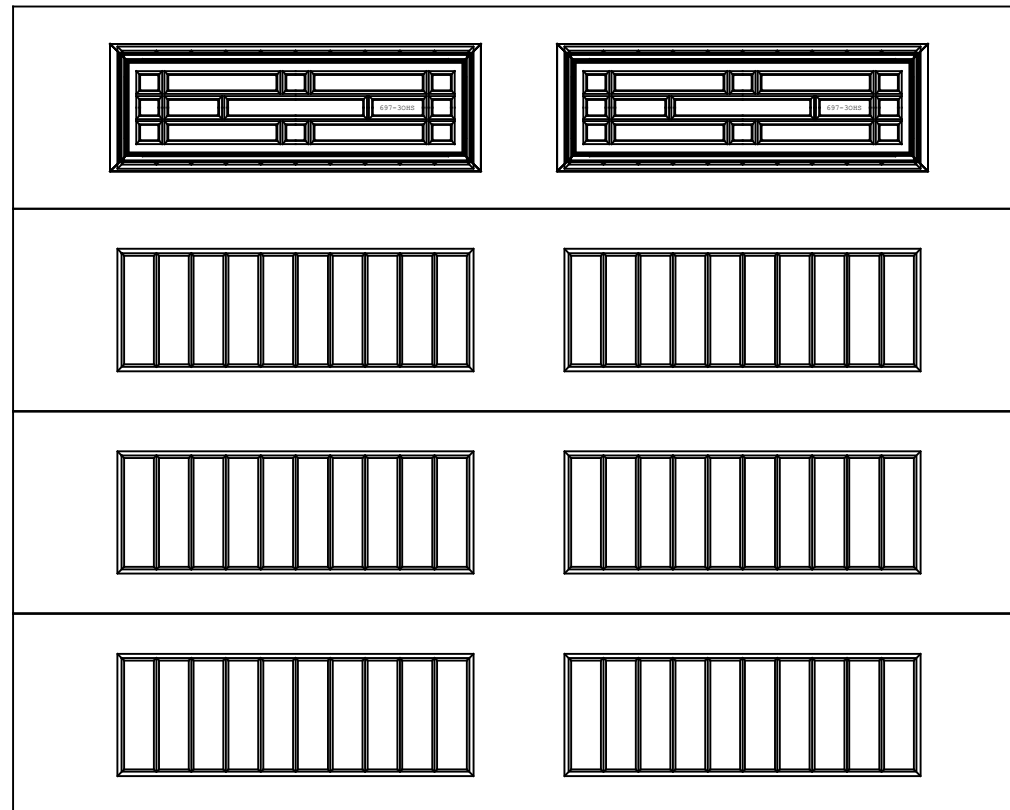

WAYNE DALTON, A DIVISION OF THE
OVERHEAD DOOR CORP.

EXTERIOR VIEW

WAYNE DALTON CONFIDENTIAL PROPRIETARY
NOT TO BE DUPLICATED OR REPRINTED WITHOUT
WRITTEN PERMISSION FROM OVERHEAD DOOR CORP.

WWW.WAYNE-DALTON.COM

10'x8' 9605 SONOMA RANCH
4 SECTION/2 PANEL
STOCKFORD IV TOP SECTION SHOWN
CONSISTS OF (4) 23.8" SECTIONS