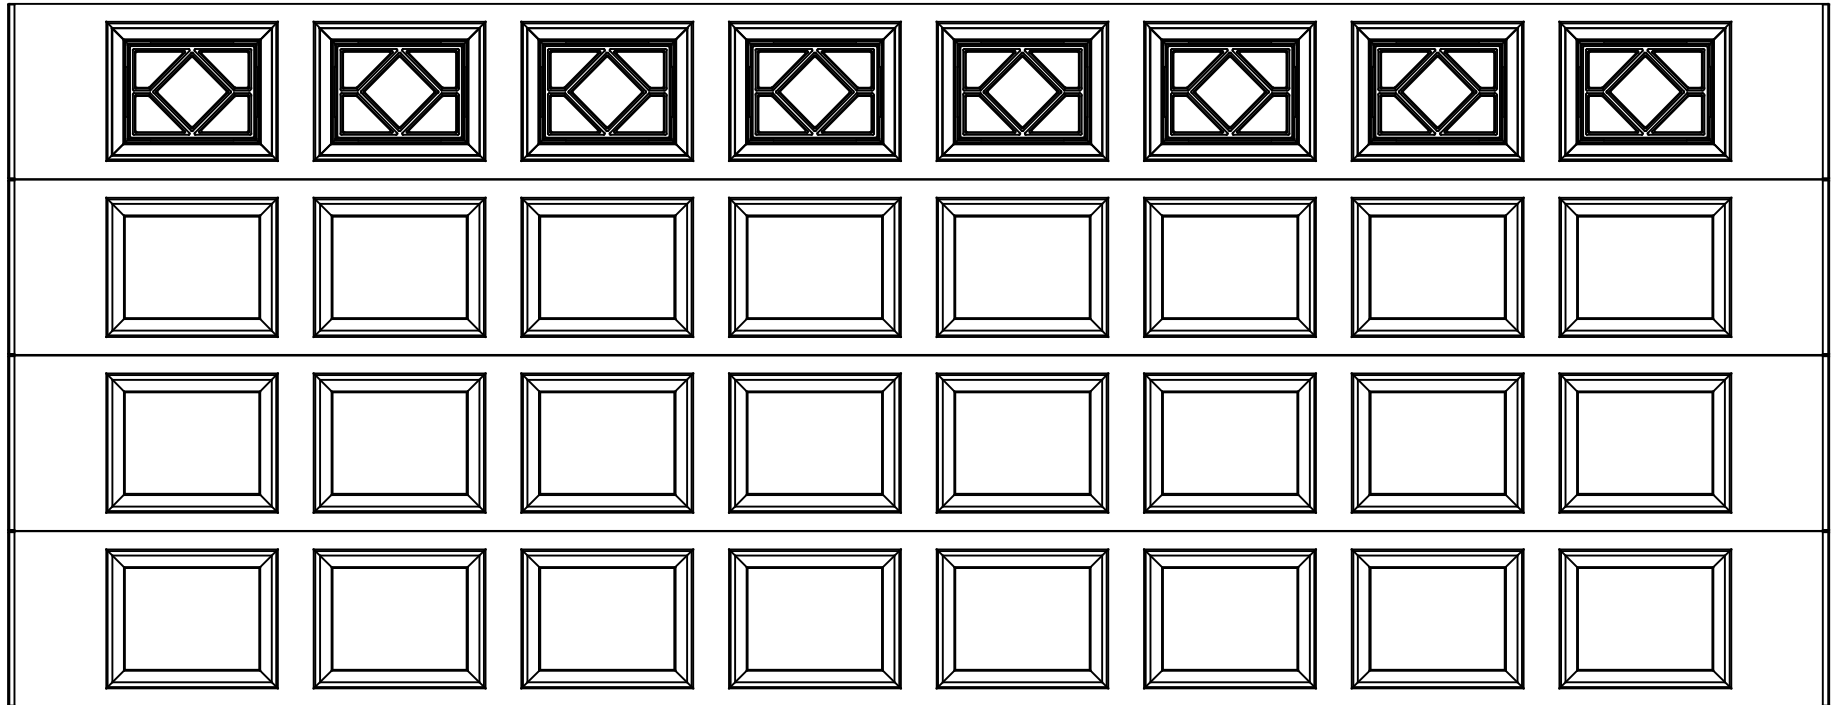

WAYNE DALTON, A DIVISION OF THE
OVERHEAD DOOR CORP.

EXTERIOR VIEW

WAYNE DALTON CONFIDENTIAL PROPRIETARY
NOT TO BE DUPLICATED OR REPRINTED WITHOUT
WRITTEN PERMISSION FROM OVERHEAD DOOR CORP.

WWW.WAYNE-DALTON.COM

18 X 7 9100/9605 CRP DESIGN

4 SECTION/8 PANEL

WATERTON I TOP SECTION SHOWN

CONSISTS OF (4) 20.8" SECTIONS