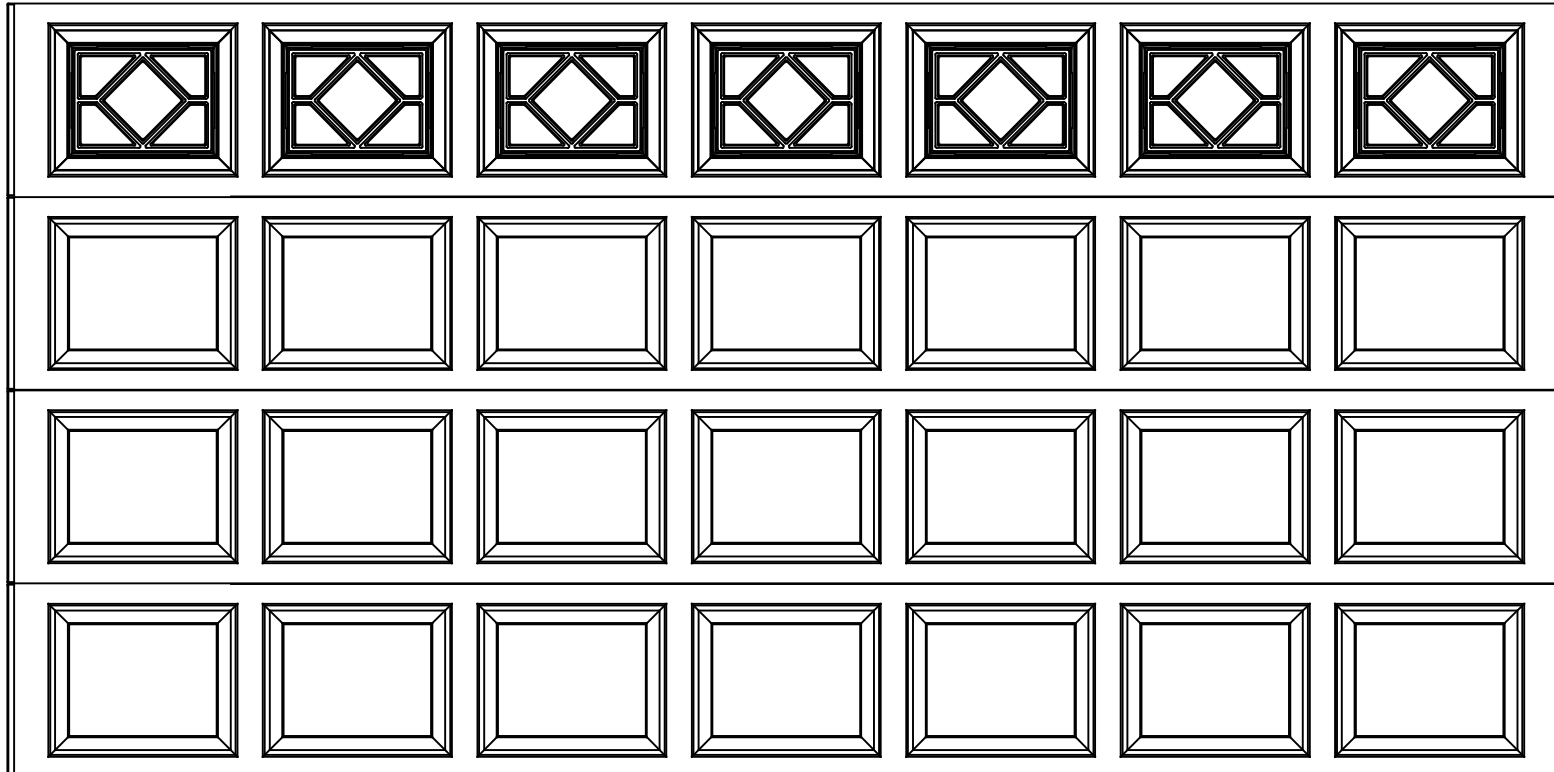

14 X 7 9100/9605 CRP DESIGN

4 SECTION/7 PANEL

WATERTON I TOP SECTION SHOWN

CONSISTS OF (4) 20.8" SECTIONS