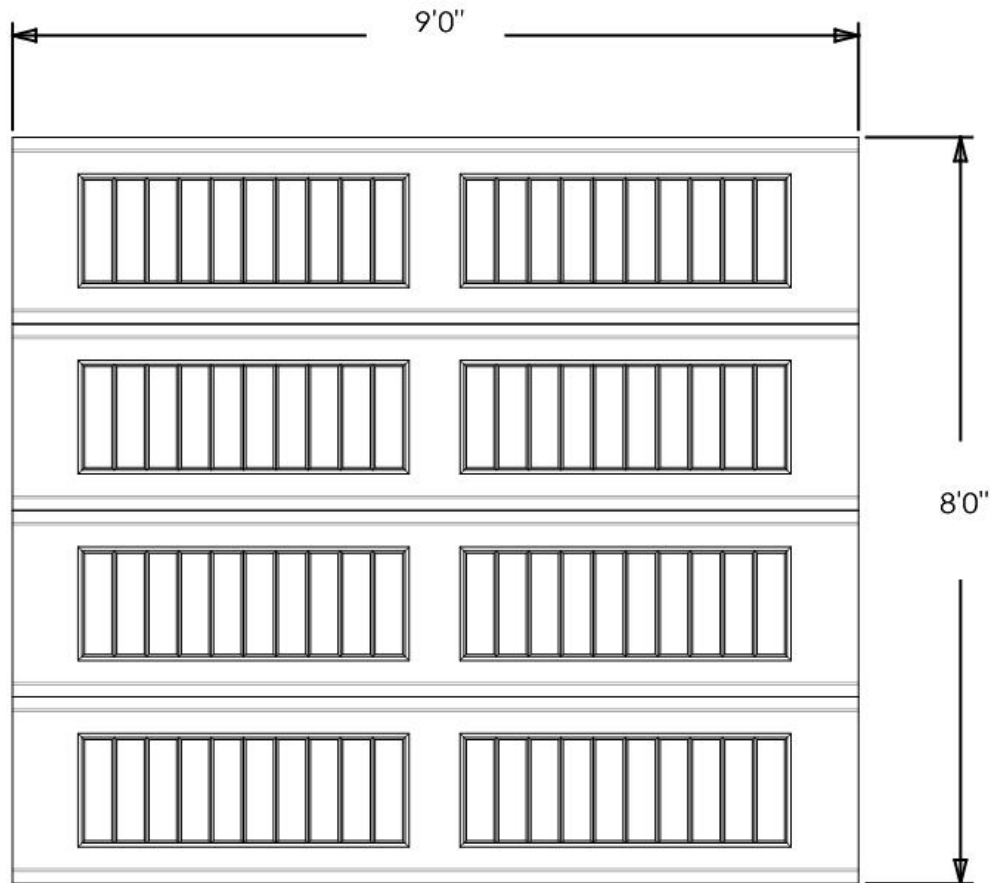

Exterior View

Model: 9100 - Classic Steel PR

Design: Vertical Long Panel

Door Width & Height (Ft): 9'0" x 8'0"

Window Style: N/A

Options: