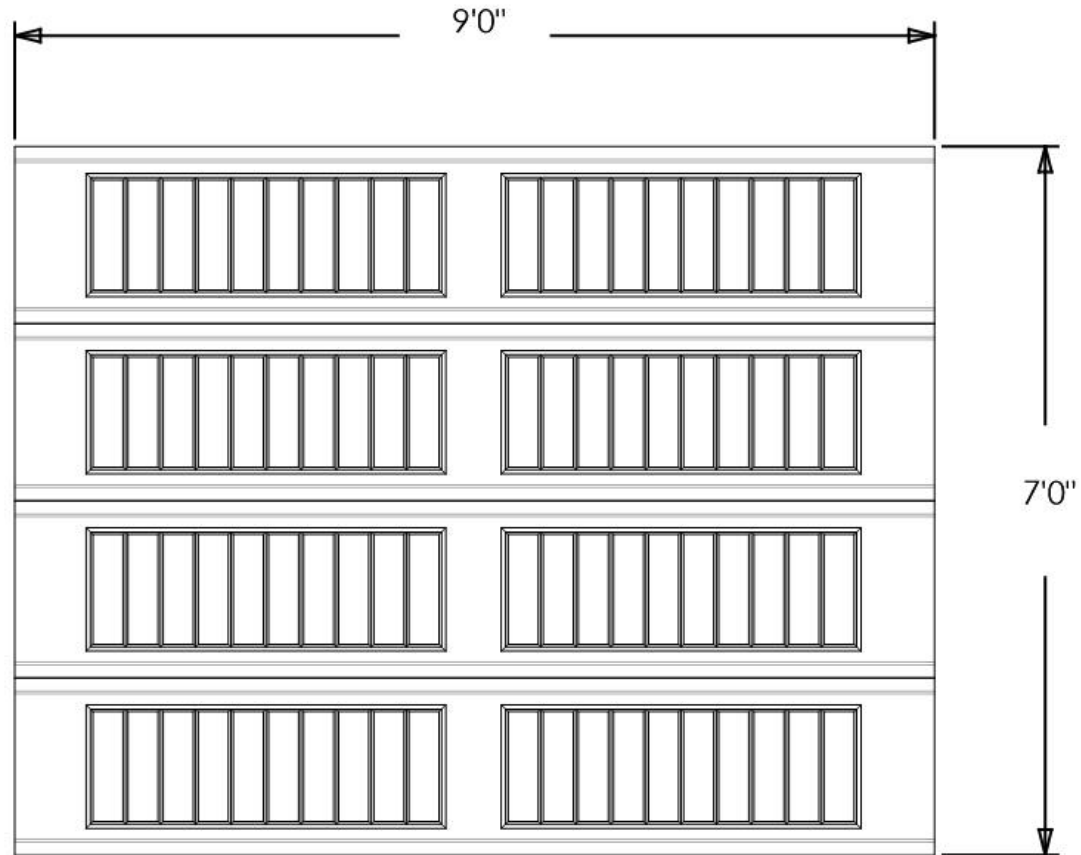

Exterior View

Model: 9100 - Classic Steel PR

Design: Vertical Long Panel

Door Width & Height (Ft): 9'0" x 7'0"

Window Style: N/A

Options: