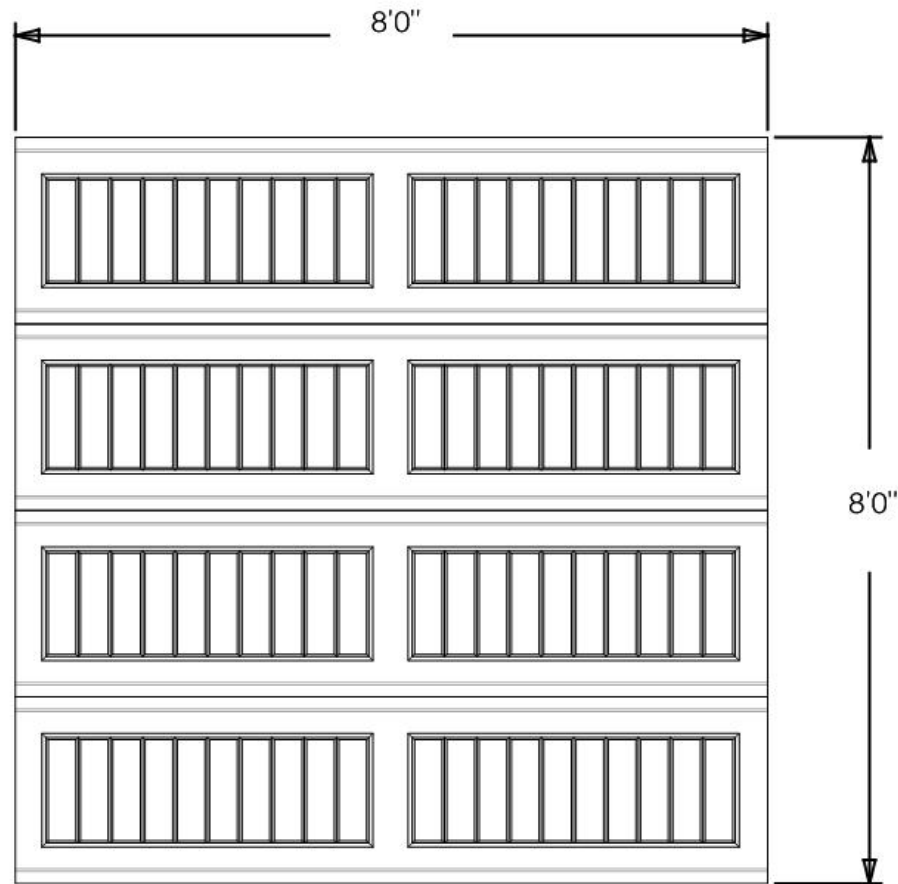

Exterior View

Model: 9100 - Classic Steel PR

Design: Vertical Long Panel

Door Width & Height (Ft): 8'0" x 8'0"

Window Style: N/A

Options: