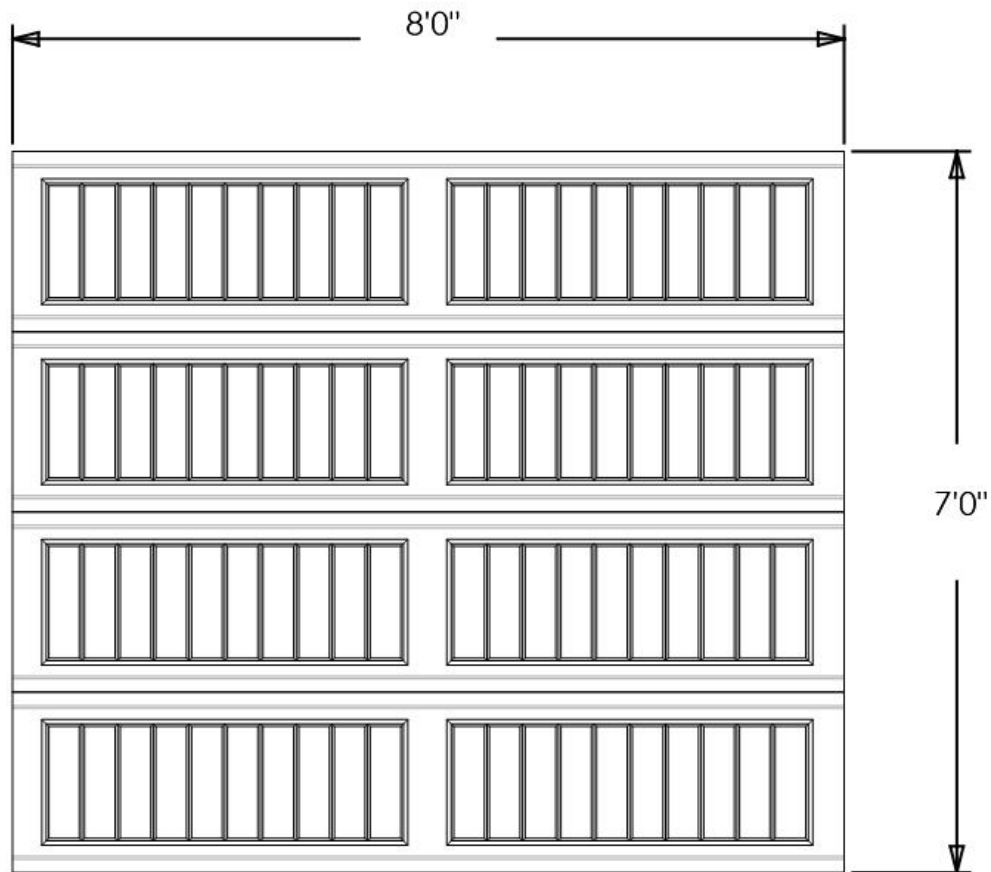

Exterior View

Model: 9100 - Classic Steel PR

Design: Vertical Long Panel

Door Width & Height (Ft): 8'0" x 7'0"

Window Style: N/A

Options: