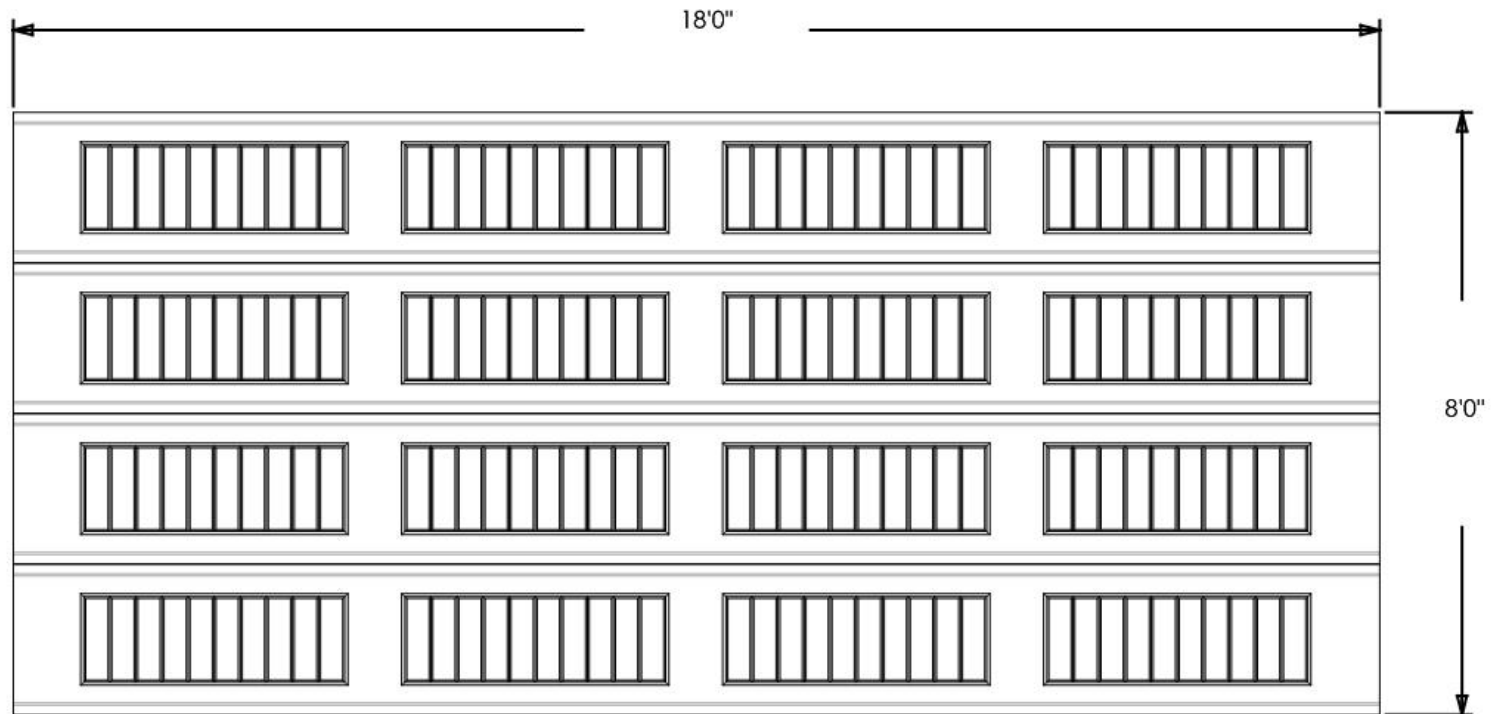

Exterior View

Model: 9100 - Classic Steel PR

Design: Vertical Long Panel

Door Width & Height (Ft): 18'0" x 8'0"

Window Style: N/A

Options: