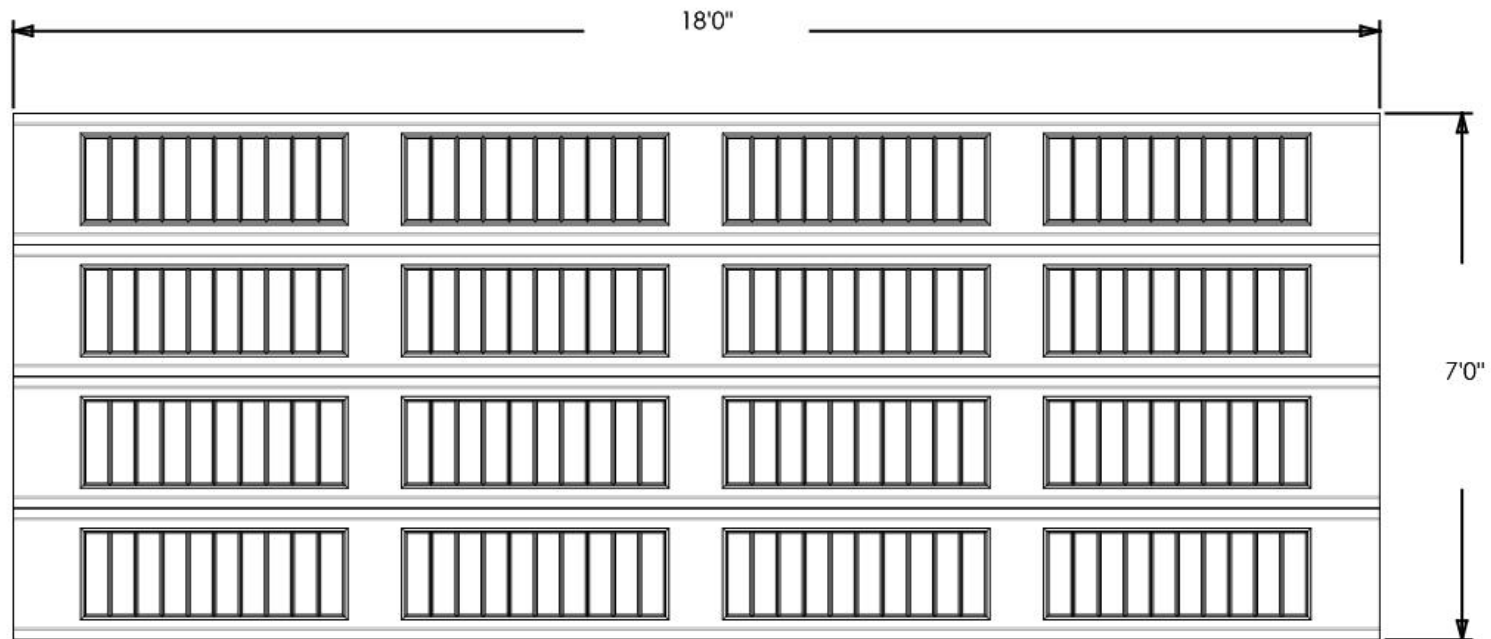

Exterior View

Model: 9100 - Classic Steel PR

Design: Vertical Long Panel

Door Width & Height (Ft): 18'0" x 7'0"

Window Style: N/A

Options: