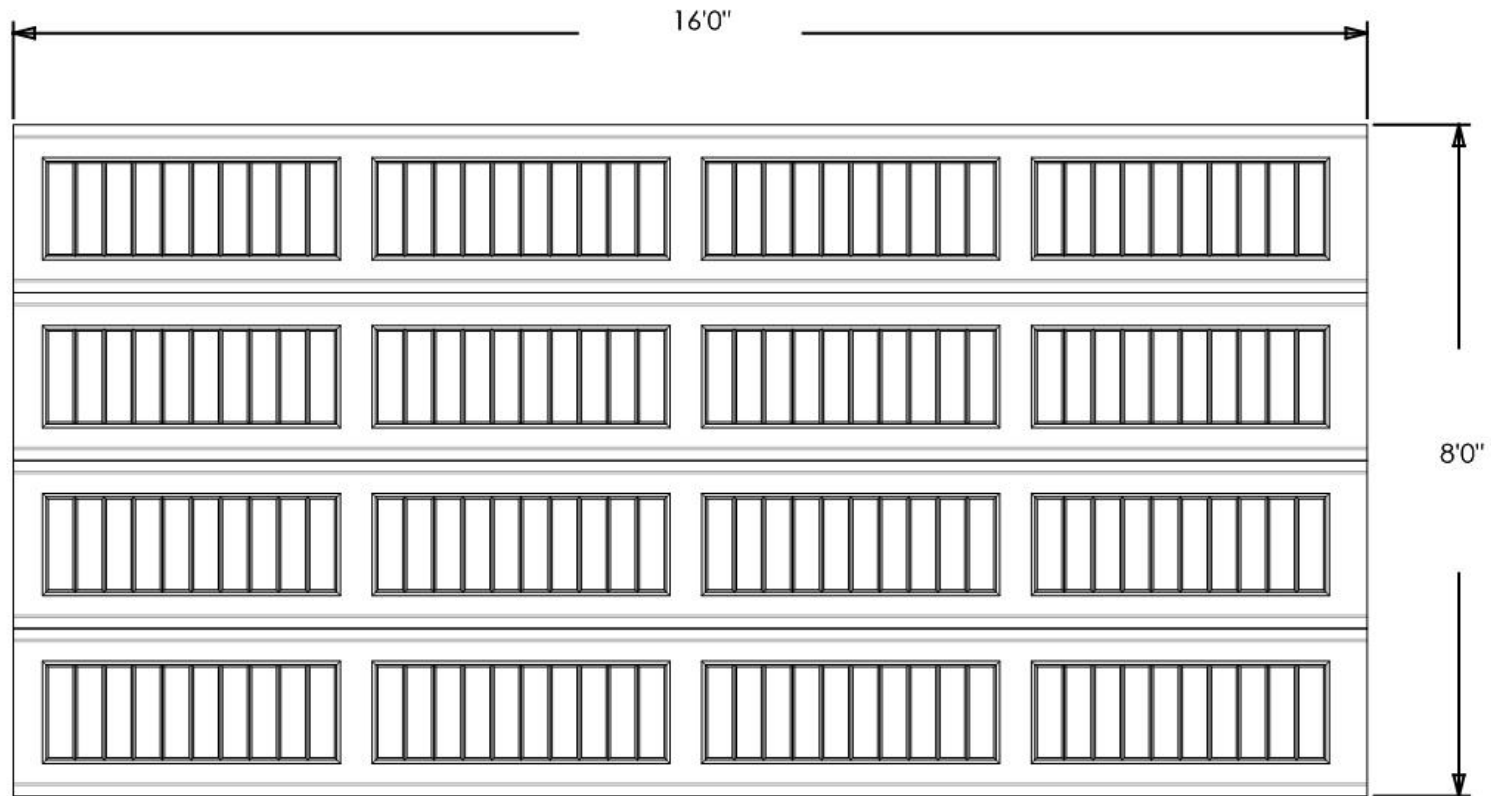

Exterior View

Model: 9100 - Classic Steel PR

Design: Vertical Long Panel

Door Width & Height (Ft): 16'0" x 8'0"

Window Style: N/A

Options: