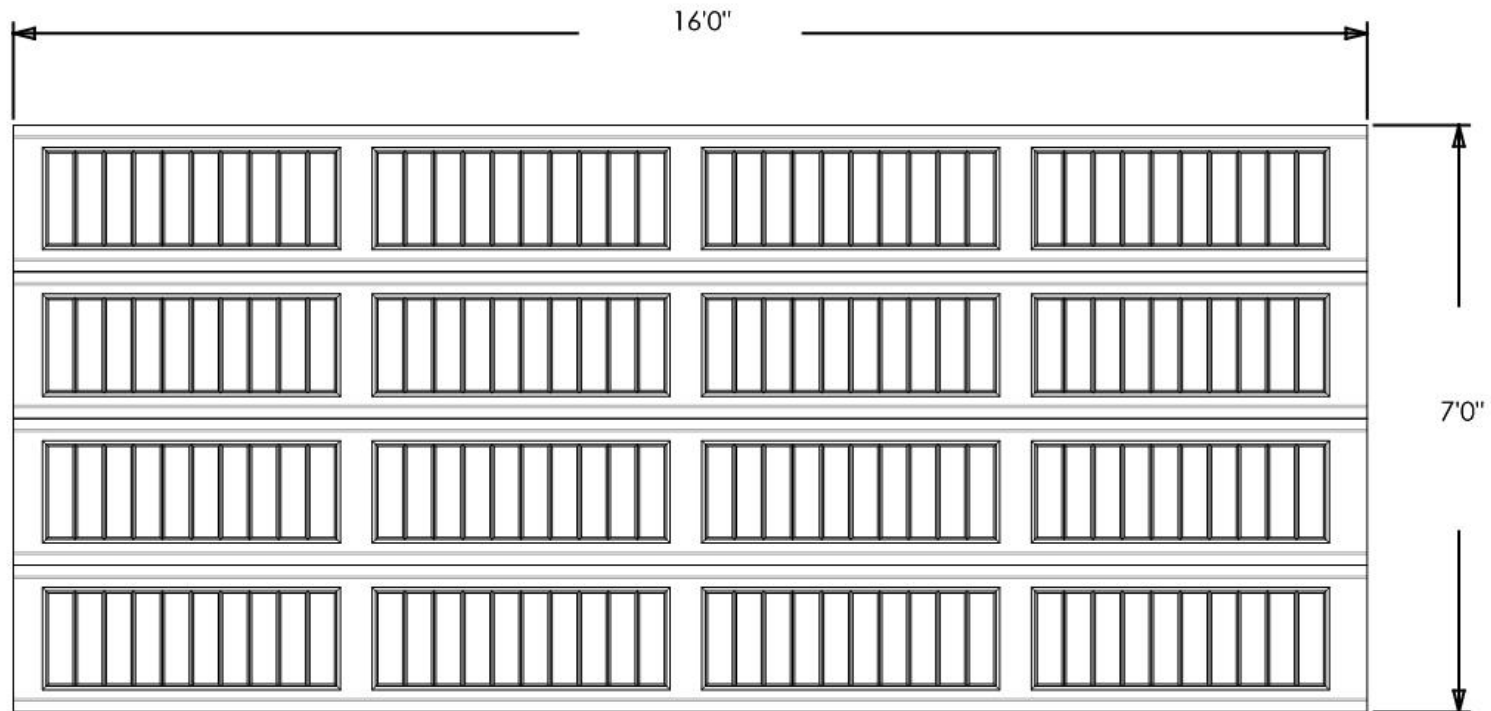

Exterior View

Model: 9100 - Classic Steel PR

Design: Vertical Long Panel

Door Width & Height (Ft): 16'0" x 7'0"

Window Style: N/A

Options: