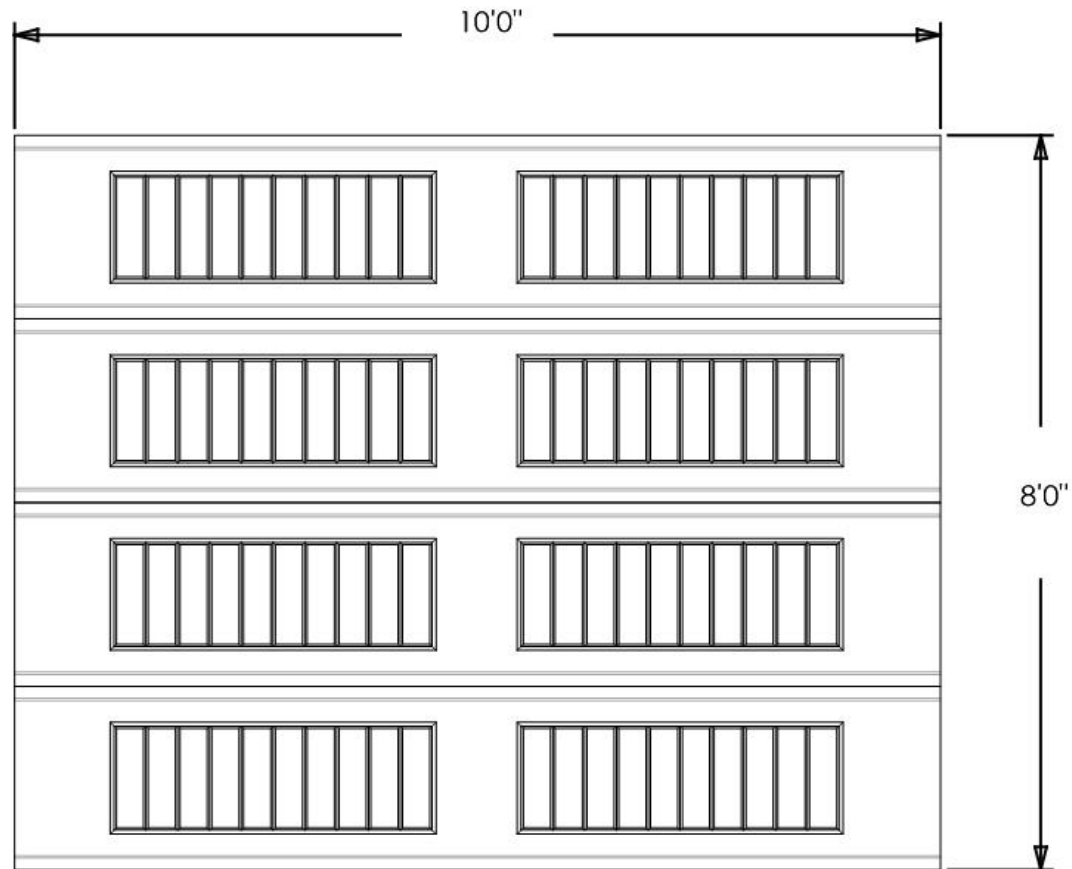

Exterior View

Model: 9100 - Classic Steel PR

Design: Vertical Long Panel

Door Width & Height (Ft): 10'0" x 8'0"

Window Style: N/A

Options: