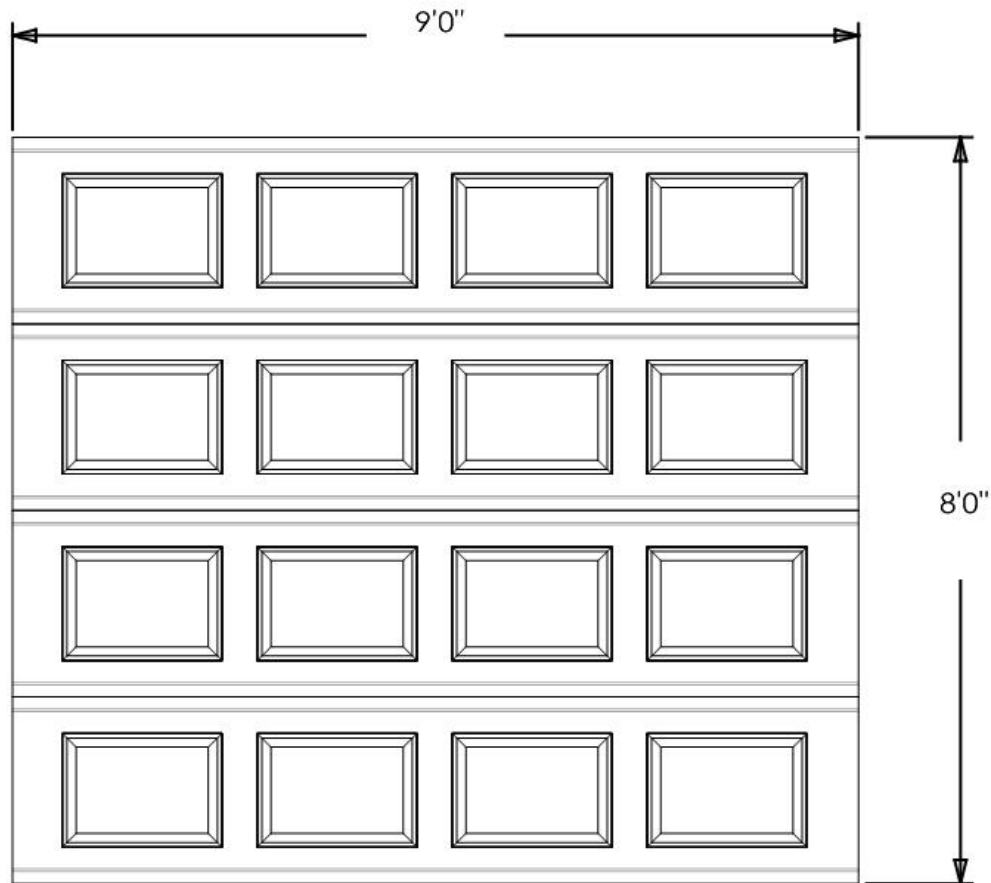

Exterior View

Model: 9100 - Classic Steel PR

Design: Short Panel

Door Width & Height (Ft): 9'0" x 8'0"

Window Style: N/A

Options: