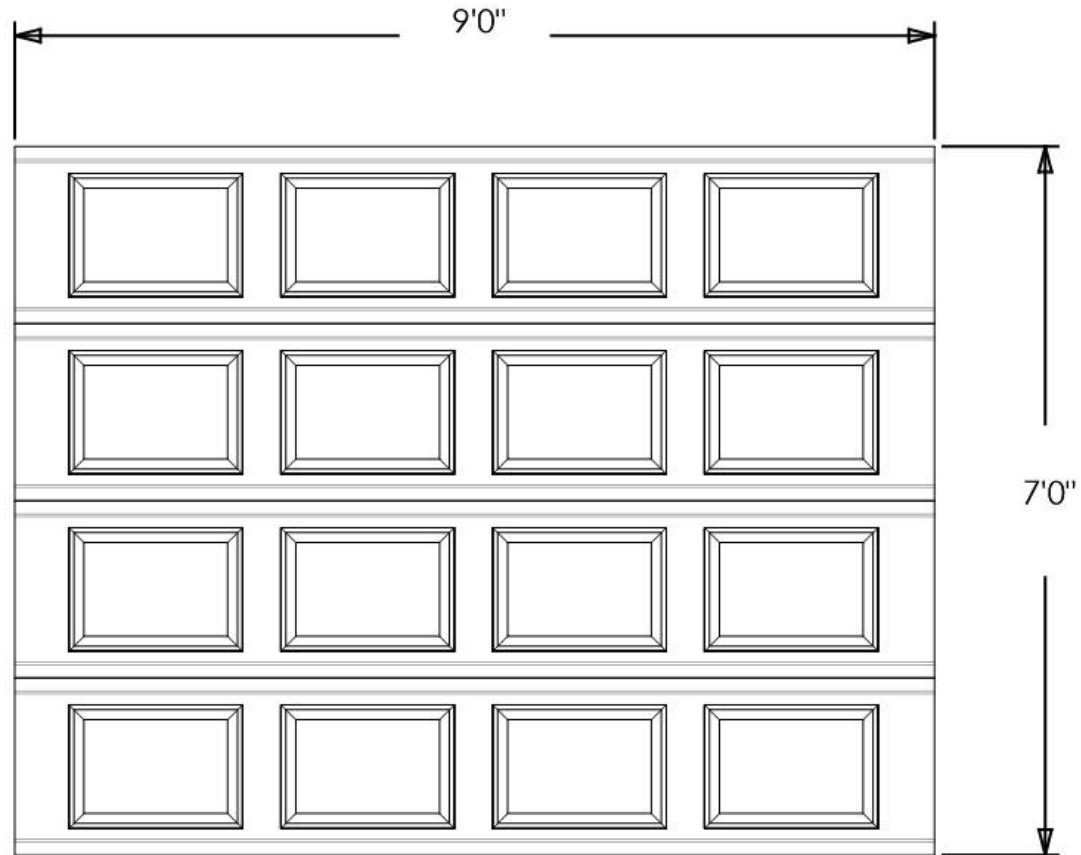

Exterior View

Model: 9100 - Classic Steel PR

Design: Short Panel

Door Width & Height (Ft): 9'0" x 7'0"

Window Style: N/A

Options: