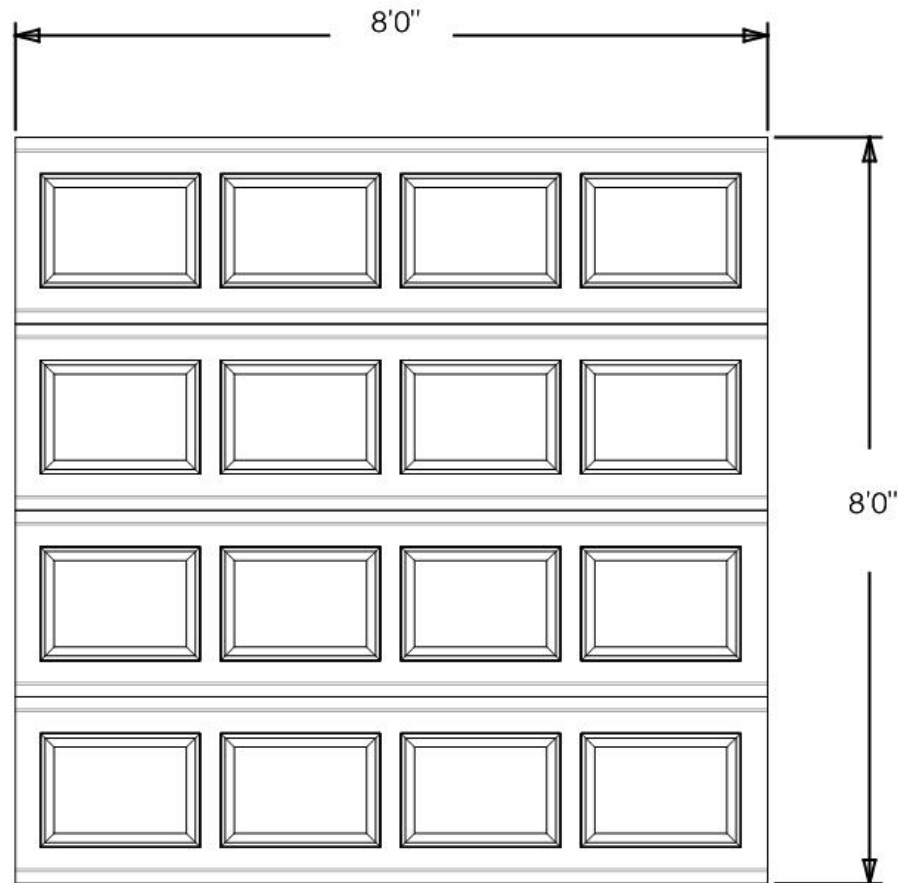

Exterior View

Model: 9100 - Classic Steel PR

Design: Short Panel

Door Width & Height (Ft): 8'0" x 8'0"

Window Style: N/A

Options: