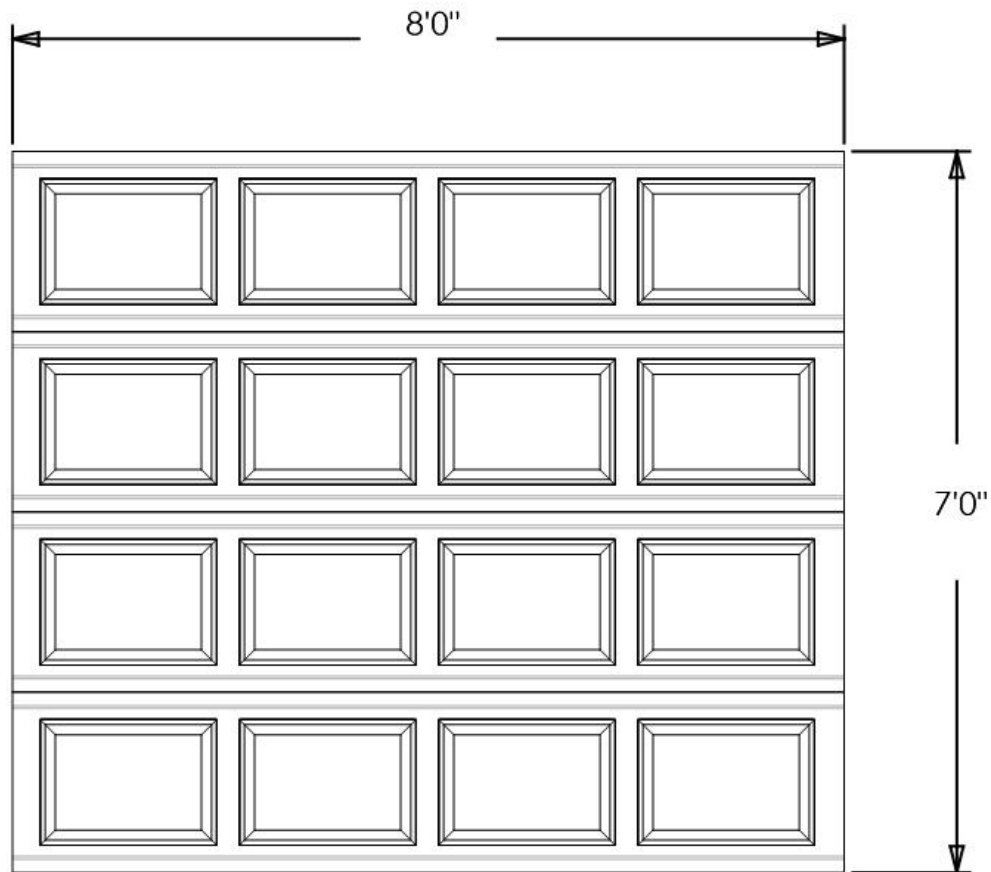

Exterior View

Model: 9100 - Classic Steel PR

Design: Short Panel

Door Width & Height (Ft): 8'0" x 7'0"

Window Style: N/A

Options: