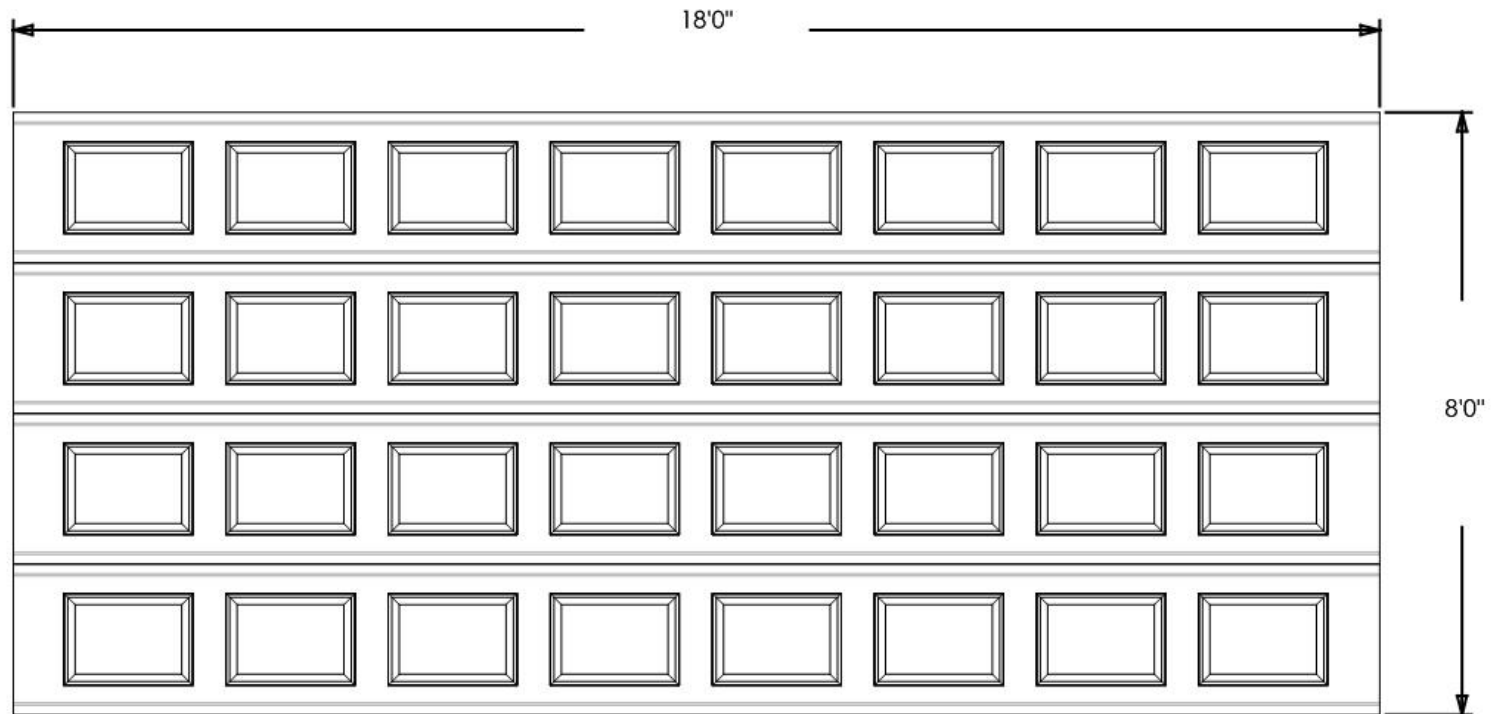

Exterior View

Model: 9100 - Classic Steel PR

Design: Short Panel

Door Width & Height (Ft): 18'0" x 8'0"

Window Style: N/A

Options: