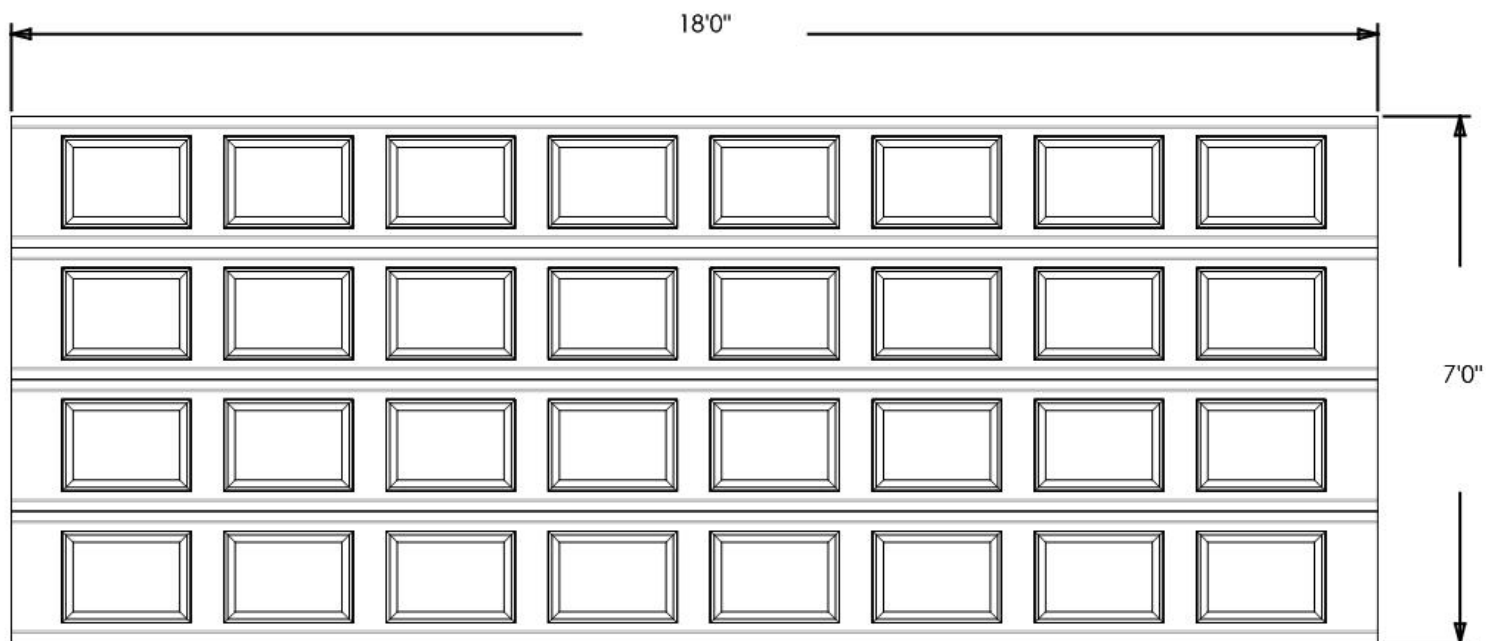

Exterior View

Model: 9100 - Classic Steel PR

Design: Short Panel

Door Width & Height (Ft): 18'0" x 7'0"

Window Style: N/A

Options: