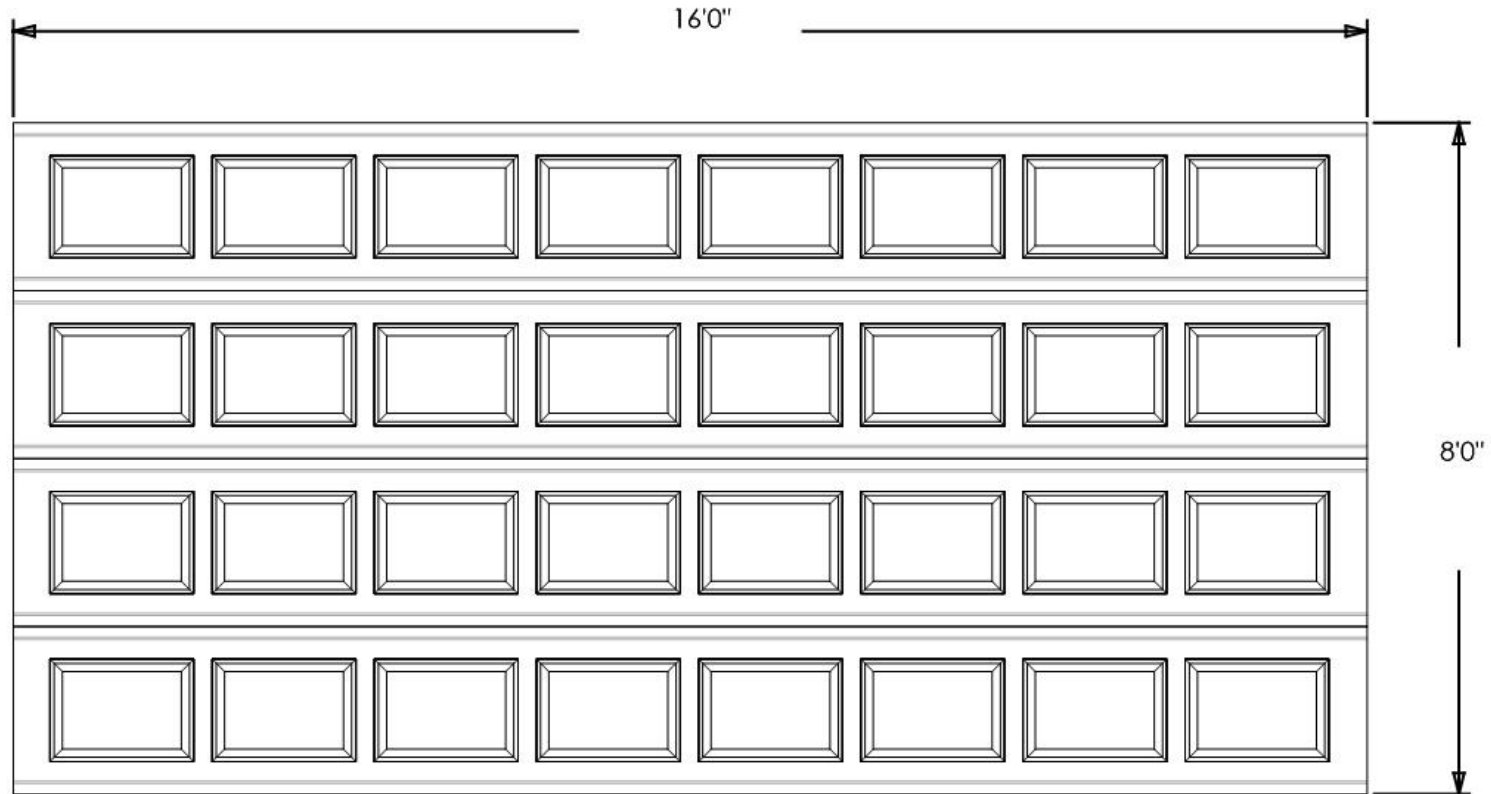

Exterior View

Model: 9100 - Classic Steel PR

Design: Short Panel

Door Width & Height (Ft): 16'0" x 8'0"

Window Style: N/A

Options: