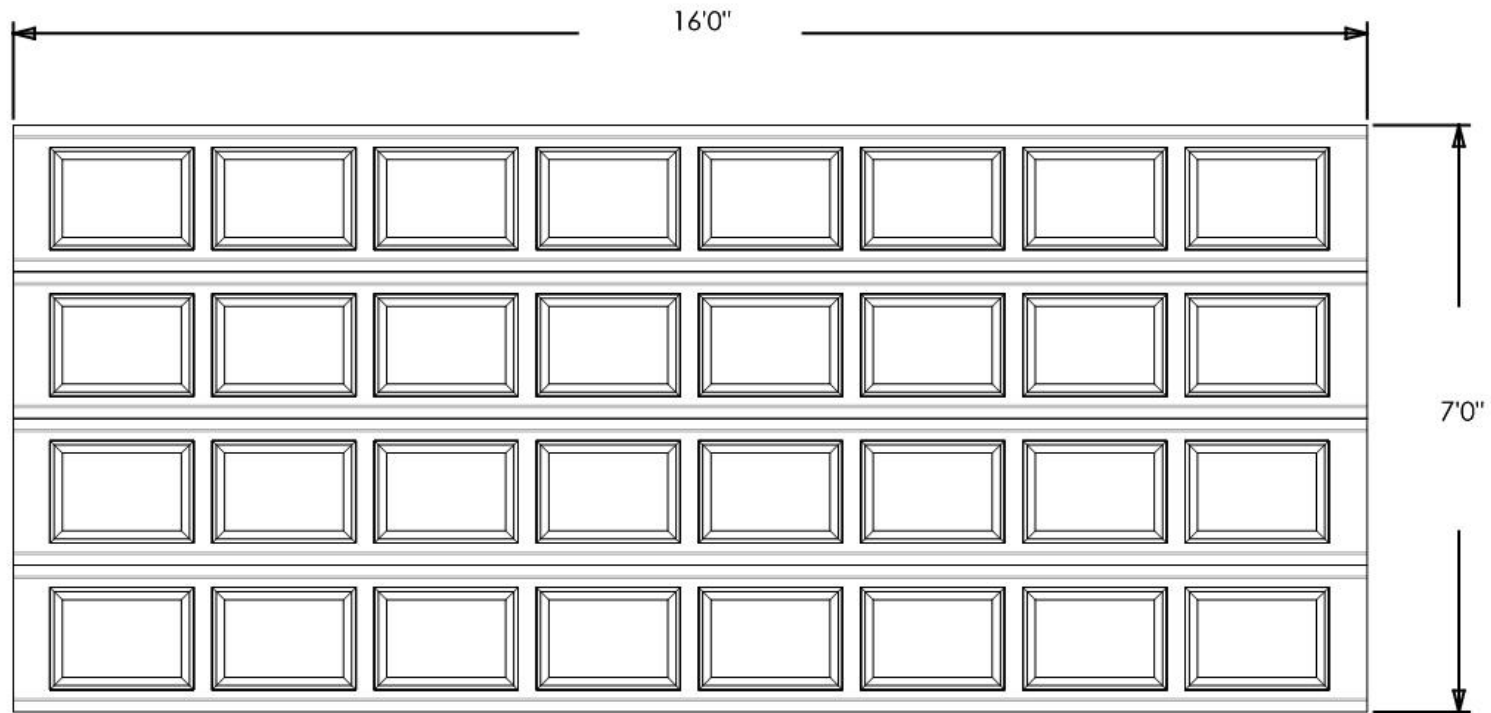

Exterior View

Model: 9100 - Classic Steel PR

Design: Short Panel

Door Width & Height (Ft): 16'0" x 7'0"

Window Style: N/A

Options: