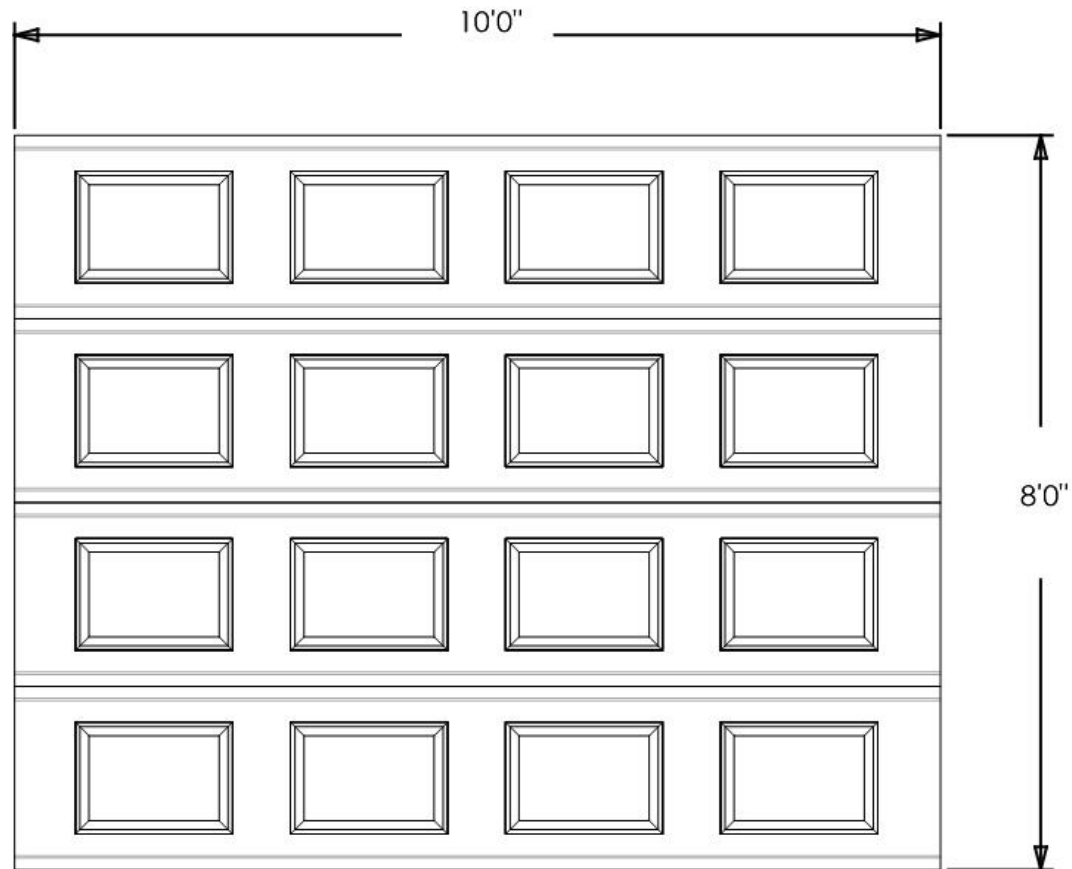

Exterior View

Model: 9100 - Classic Steel PR

Design: Short Panel

Door Width & Height (Ft): 10'0" x 8'0"

Window Style: N/A

Options: