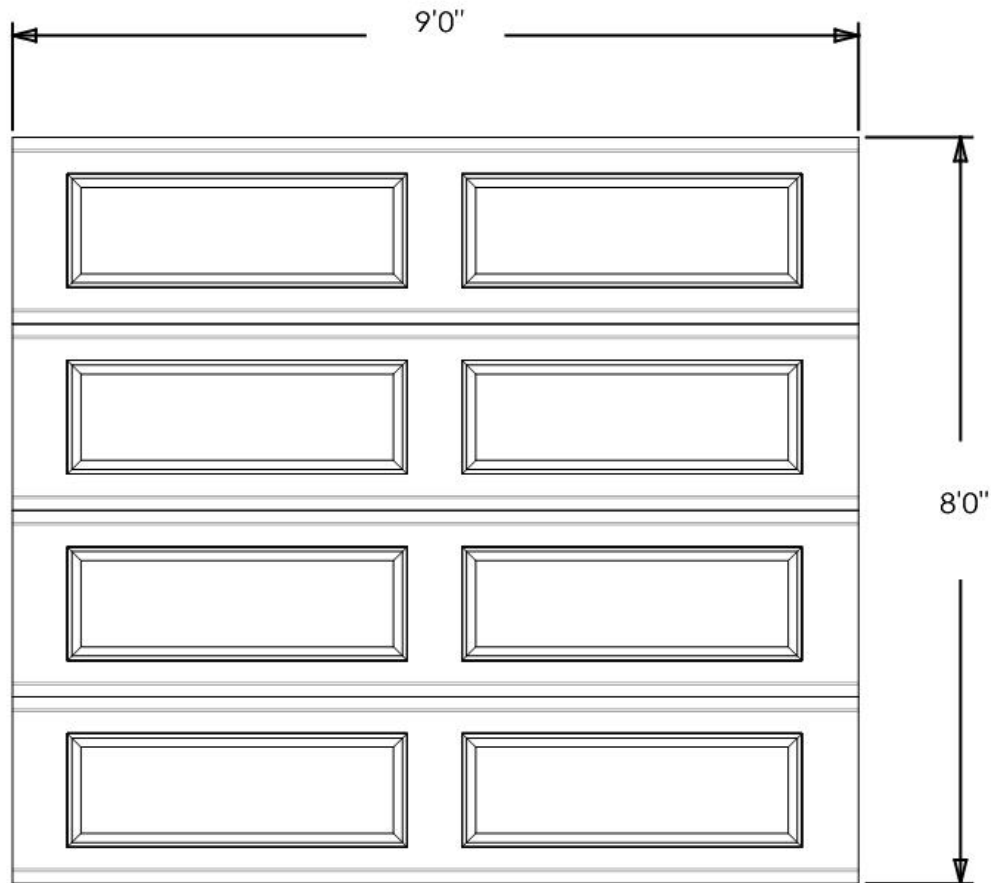

Exterior View

Model: 9100 - Classic Steel PR

Design: Long Panel

Door Width & Height (Ft): 9'0" x 8'0"

Window Style: N/A

Options: