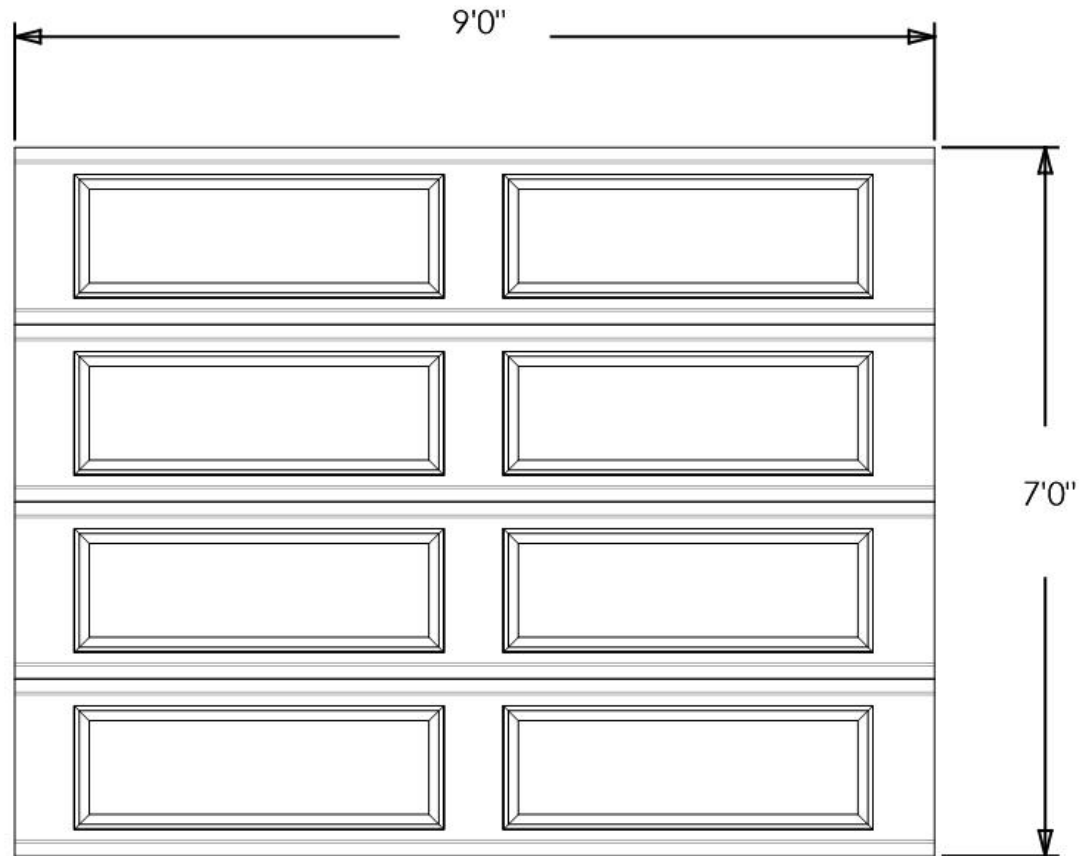

Exterior View

Model: 9100 - Classic Steel PR

Design: Long Panel

Door Width & Height (Ft): 9'0" x 7'0"

Window Style: N/A

Options: