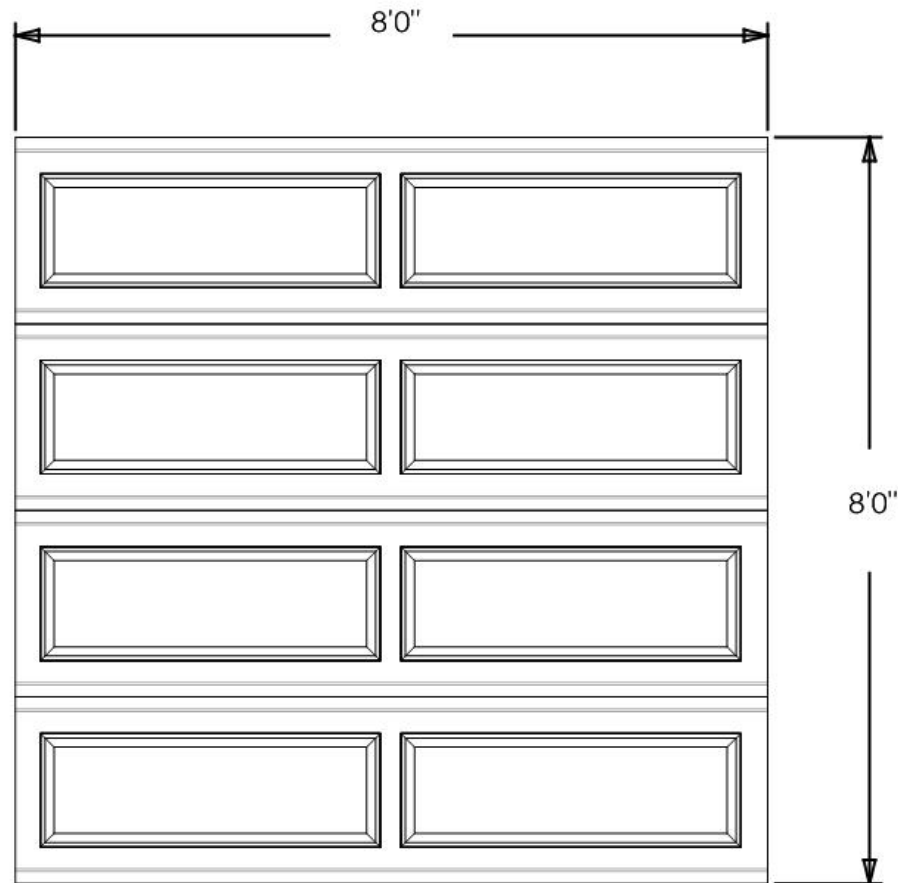

Exterior View

Model: 9100 - Classic Steel PR

Design: Long Panel

Door Width & Height (Ft): 8'0" x 8'0"

Window Style: N/A

Options: