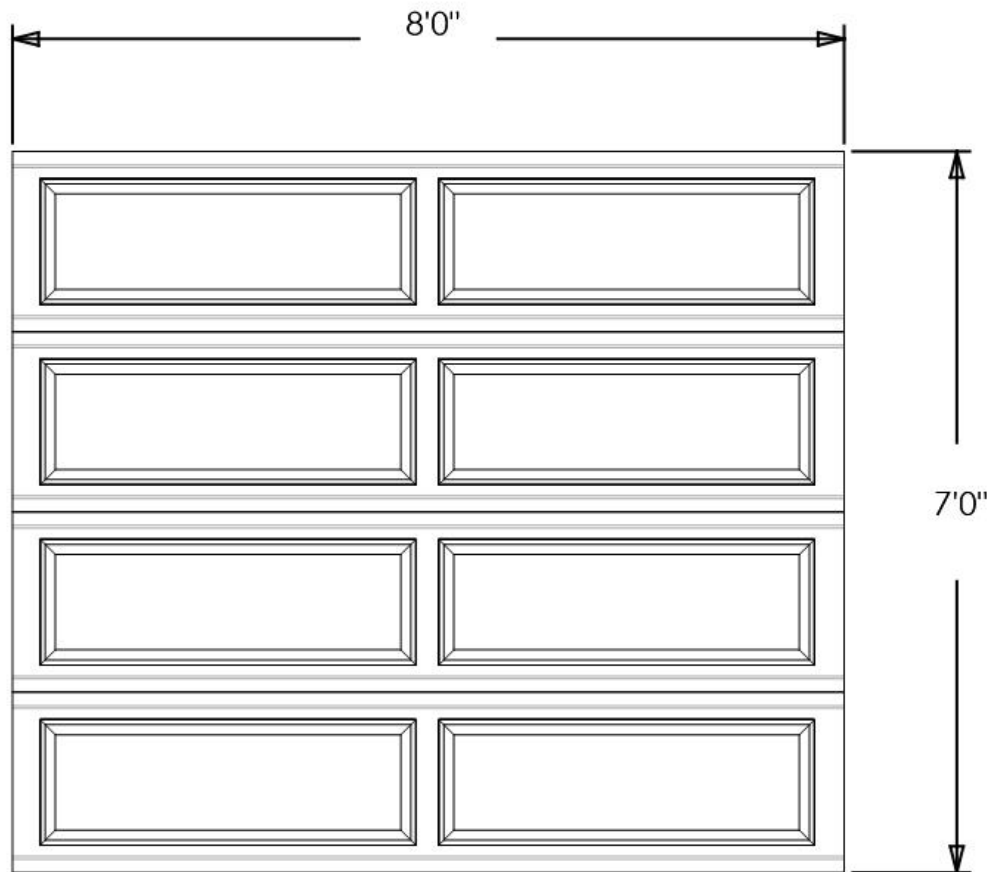

Exterior View

Model: 9100 - Classic Steel PR

Design: Long Panel

Door Width & Height (Ft): 8'0" x 7'0"

Window Style: N/A

Options: