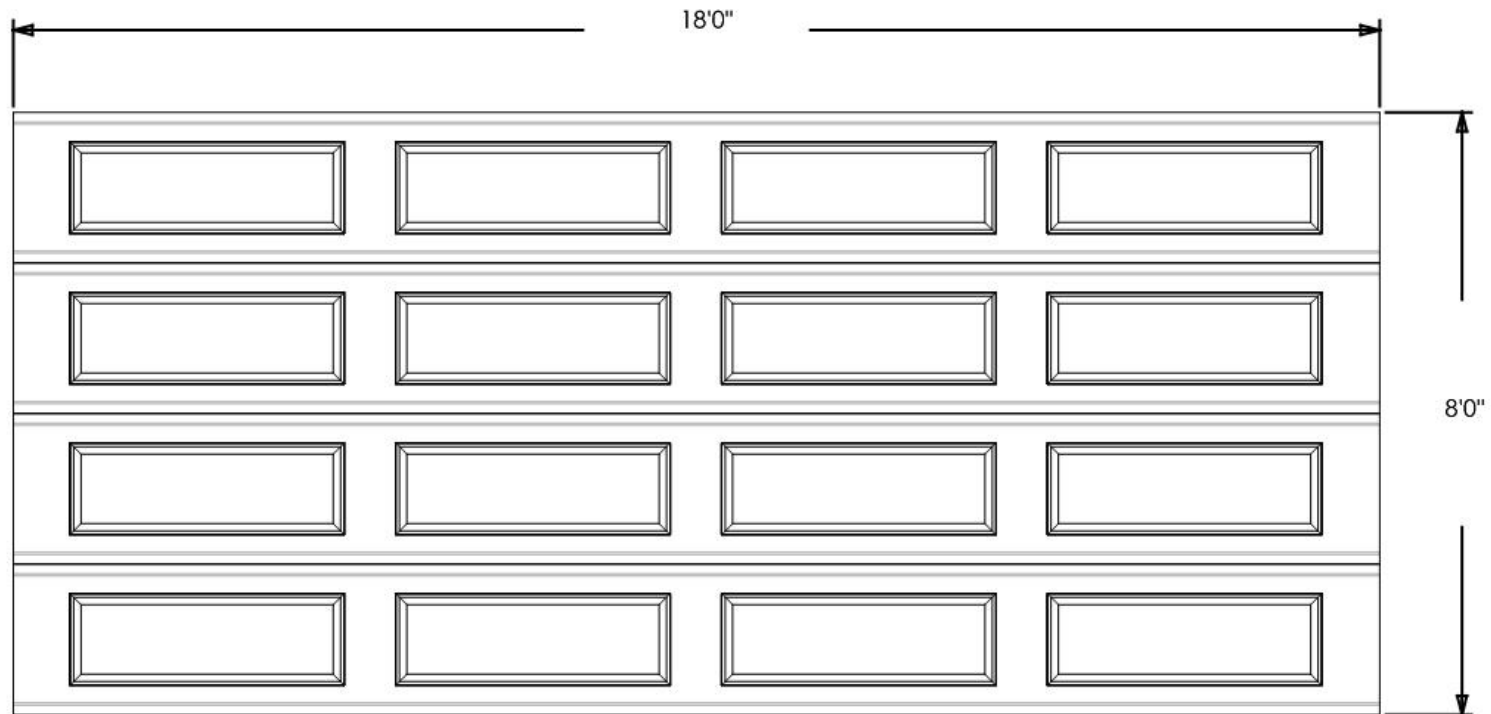

Exterior View

Model: 9100 - Classic Steel PR

Design: Long Panel

Door Width & Height (Ft): 18'0" x 8'0"

Window Style: N/A

Options: