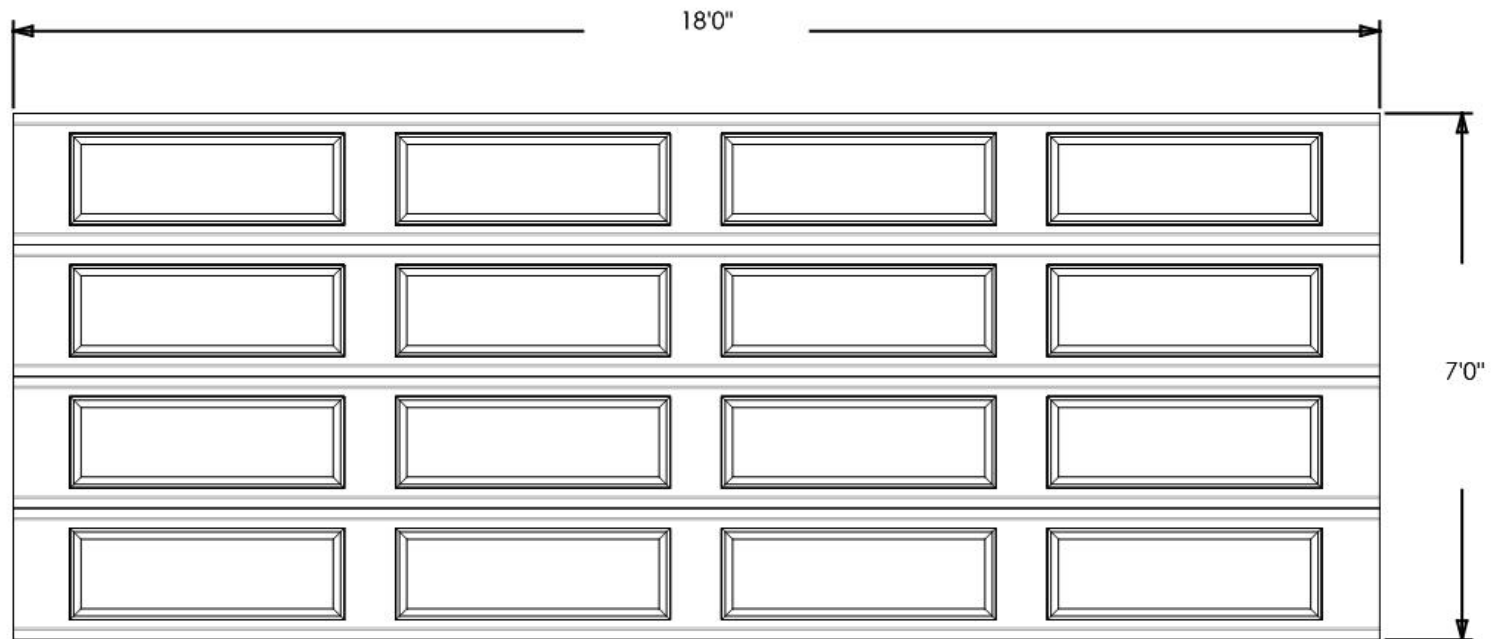

Exterior View

Model: 9100 - Classic Steel PR

Design: Long Panel

Door Width & Height (Ft): 18'0" x 7'0"

Window Style: N/A

Options: