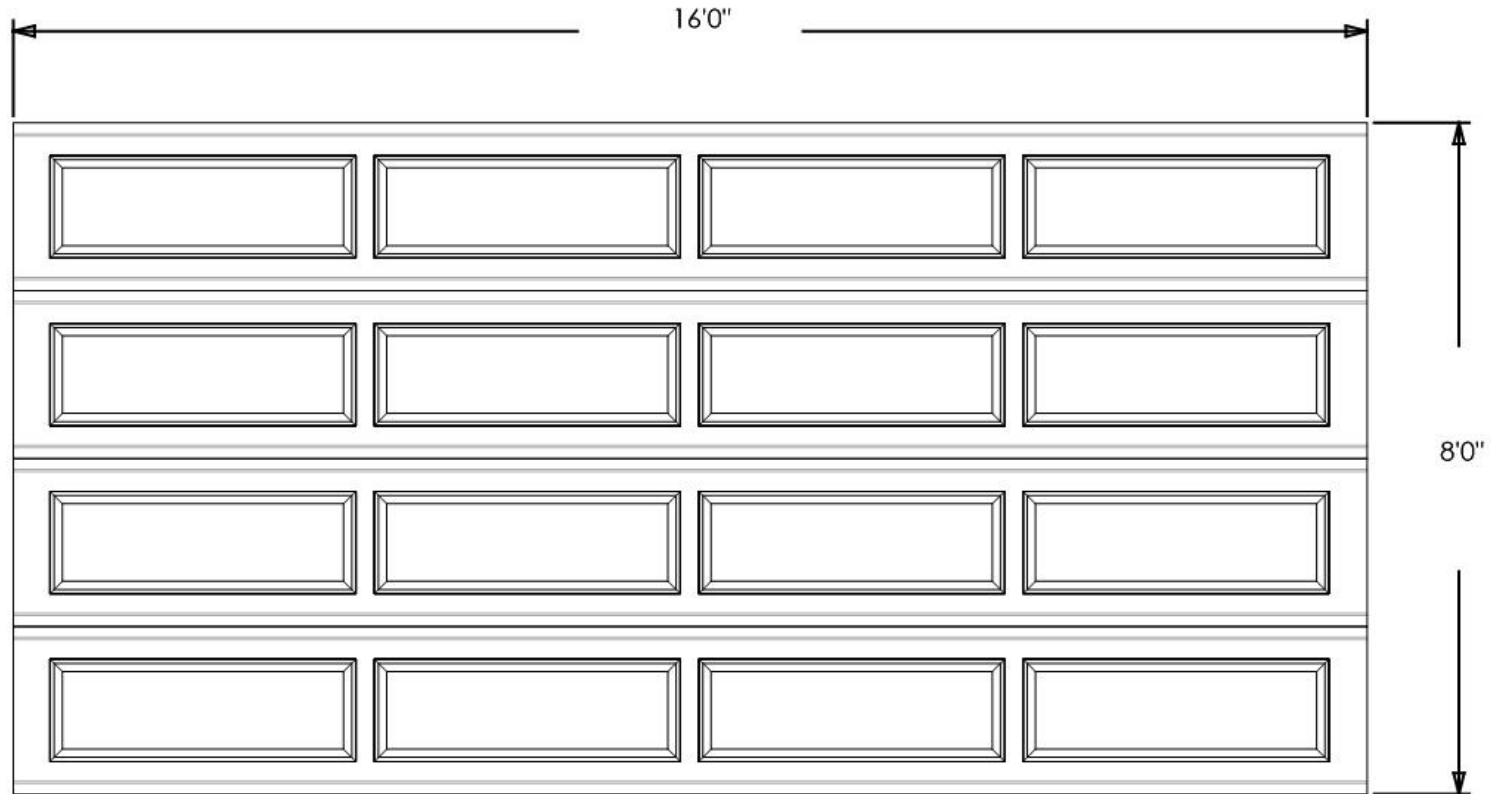

Exterior View

Model: 9100 - Classic Steel PR

Design: Long Panel

Door Width & Height (Ft): 16'0" x 8'0"

Window Style: N/A

Options: