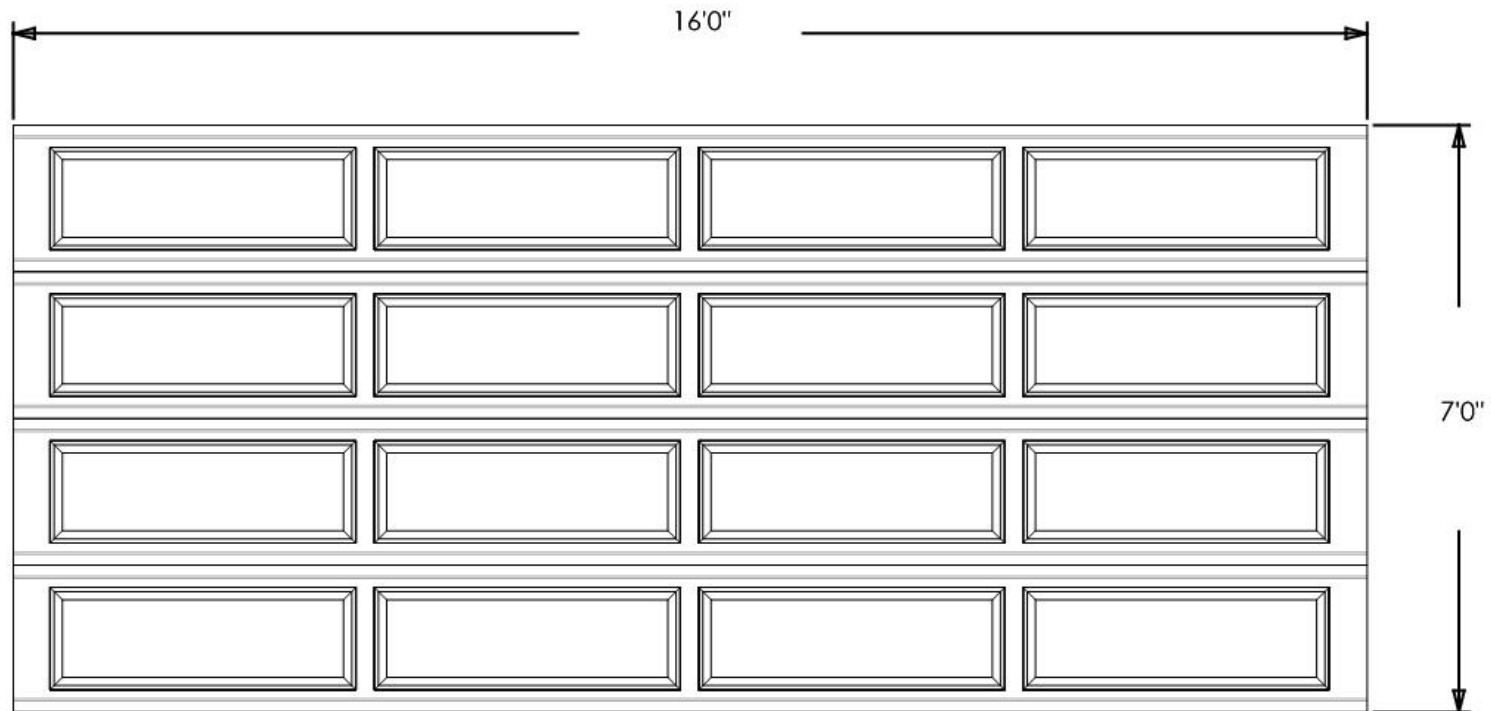

Exterior View

Model: 9100 - Classic Steel PR

Design: Long Panel

Door Width & Height (Ft): 16'0" x 7'0"

Window Style: N/A

Options: