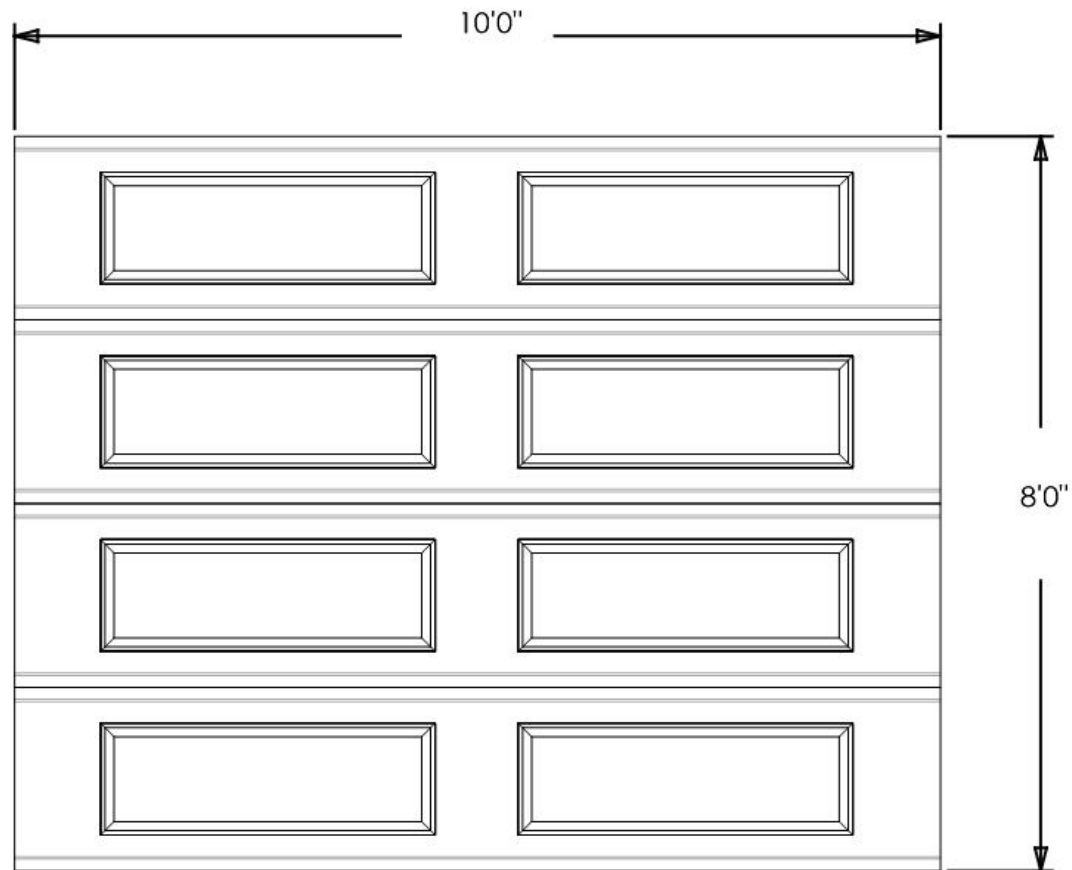

Exterior View

Model: 9100 - Classic Steel PR

Design: Long Panel

Door Width & Height (Ft): 10'0" x 8'0"

Window Style: N/A

Options: