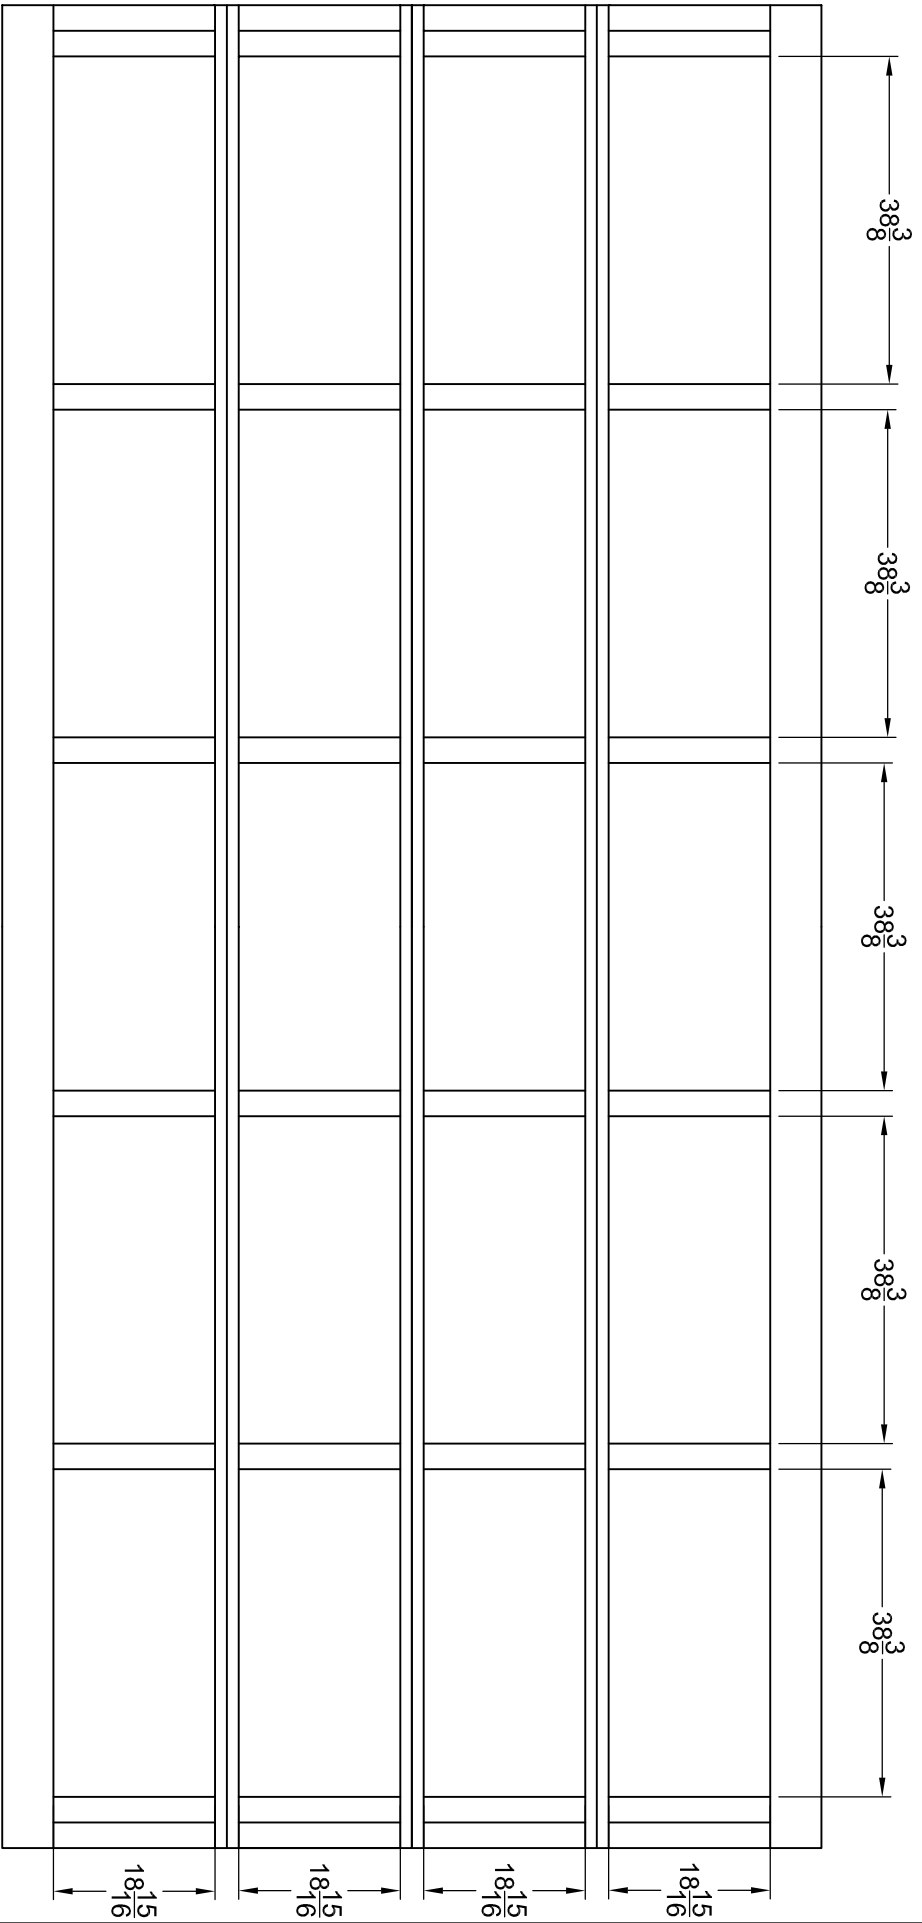

WWW.WAYNE-DALTON.COM

© WAYNE-DALTON CORP.

WAYNE-DALTON CONFIDENTIAL PROPRIETARY
NOT TO BE DUPLICATED OR REPRINTED WITHOUT WRITTEN
PERMISSION FROM WAYNE-DALTON CORP.

18'-0" X 8'-0" 8800
4 SECTION/5 PANEL