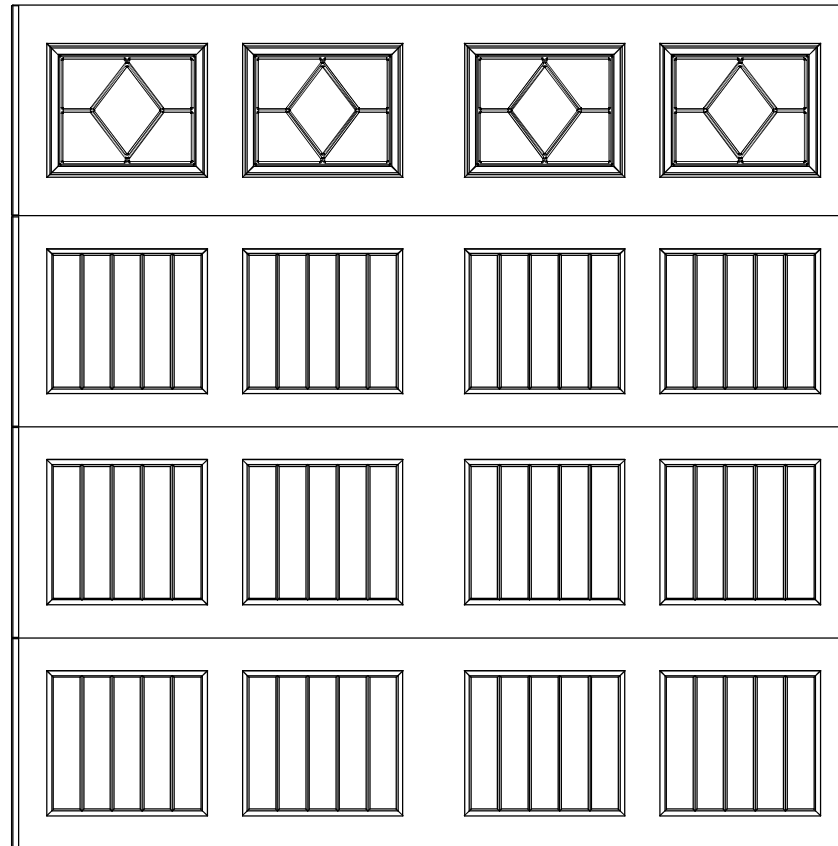

EXTERIOR VIEW

8'0" X 8'0" 8300/8500 SONOMA DESIGN
4 SECTION/ 4 PANEL
WATERTON I TOP SECTION
(4) 24.0" SECTIONS