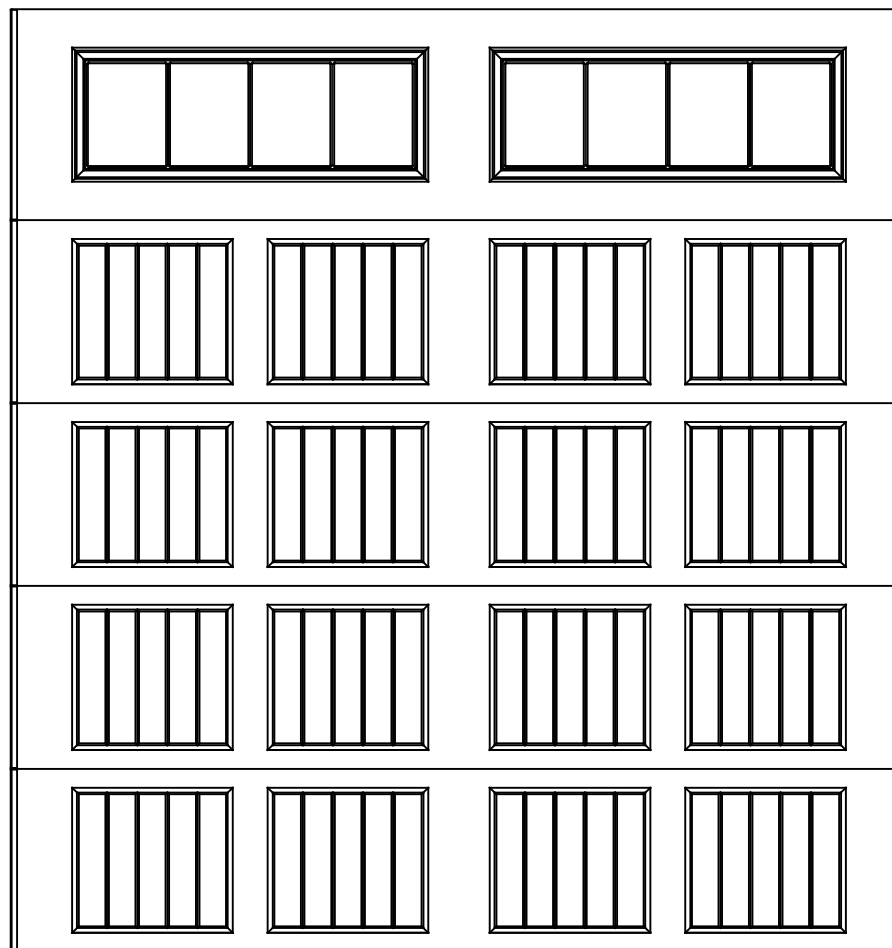

EXTERIOR VIEW

8'6" X 9'0" 8300/8500 SONOMA DESIGN
5 SECTION/ 4 PANEL
STOCKBRIDGE III TOP SECTION
(4) 20.8" & (1) 24.0" SECTIONS