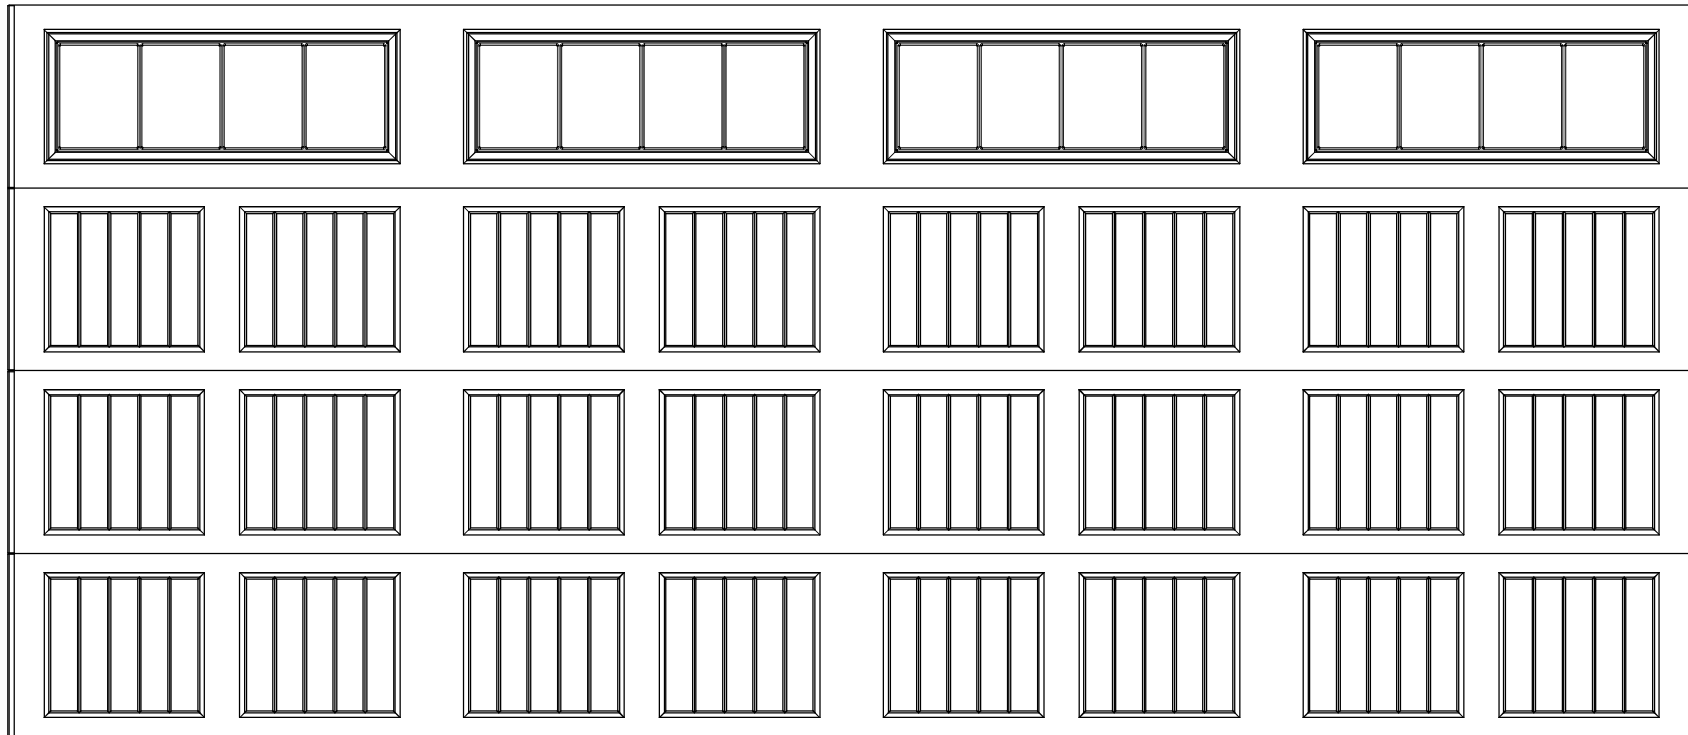

EXTERIOR VIEW

16'0" X 7'0" 8300/8500 SONOMA DESIGN
4 SECTION/ 8 PANEL
STOCKBRIDGE III TOP SECTION
(4) 20.8" SECTIONS