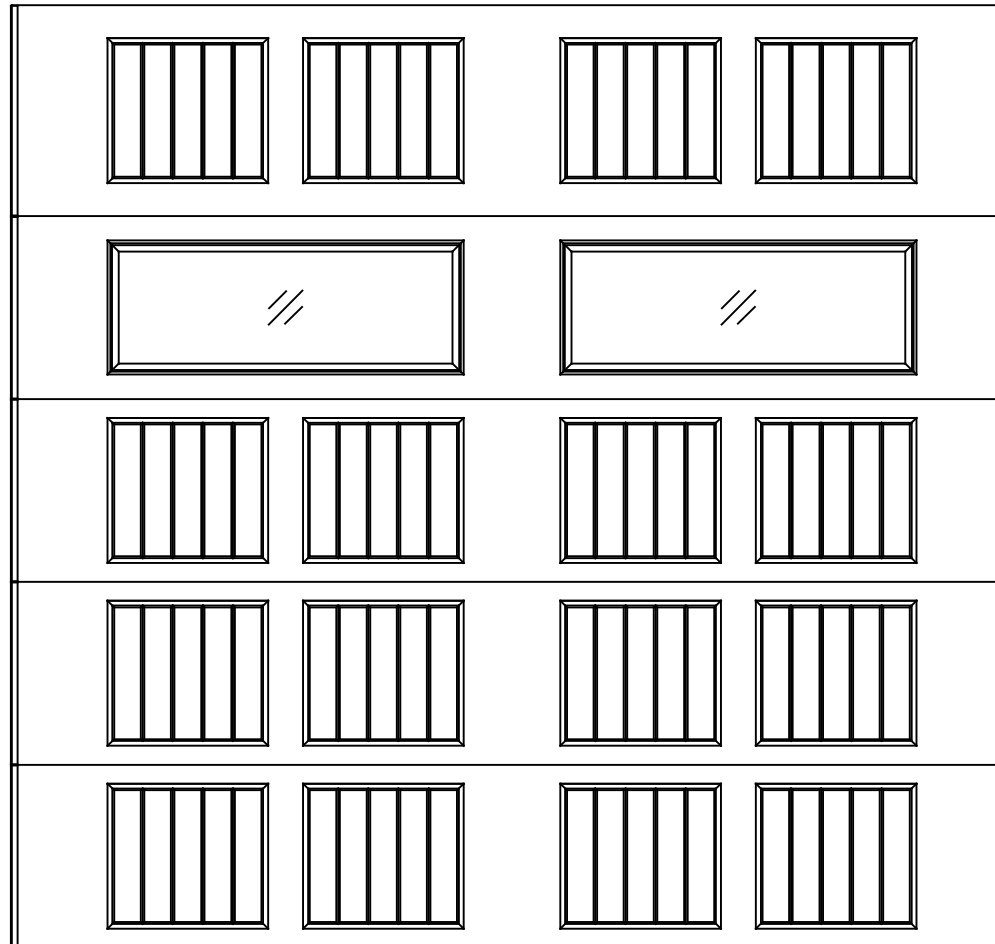

# EXTERIOR VIEW

9'6" X 9'0" 8300/8500 SONOMA DESIGN  
5 SECTION/ 4 PANEL  
STYLELINE III INTERMEDIATE 4 SECTION SHOWN  
(4) 20.8" & (1) 24.0" SECTIONS