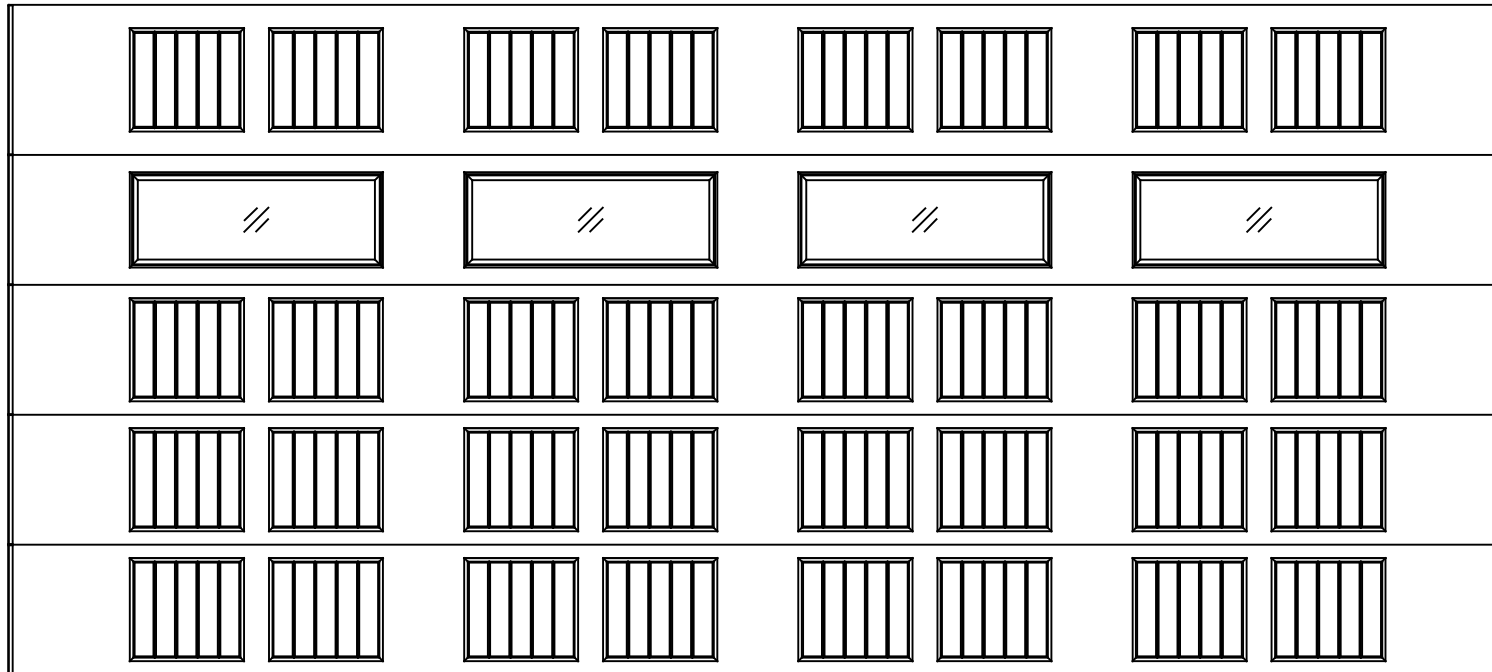

# EXTERIOR VIEW

20'0" X 9'0" 8300/8500 SONOMA DESIGN  
5 SECTION/ 8 PANEL  
STYLELINE III INTERMEDIATE 4 SECTION SHOWN  
(4) 20.8" & (1) 24.0" SECTIONS