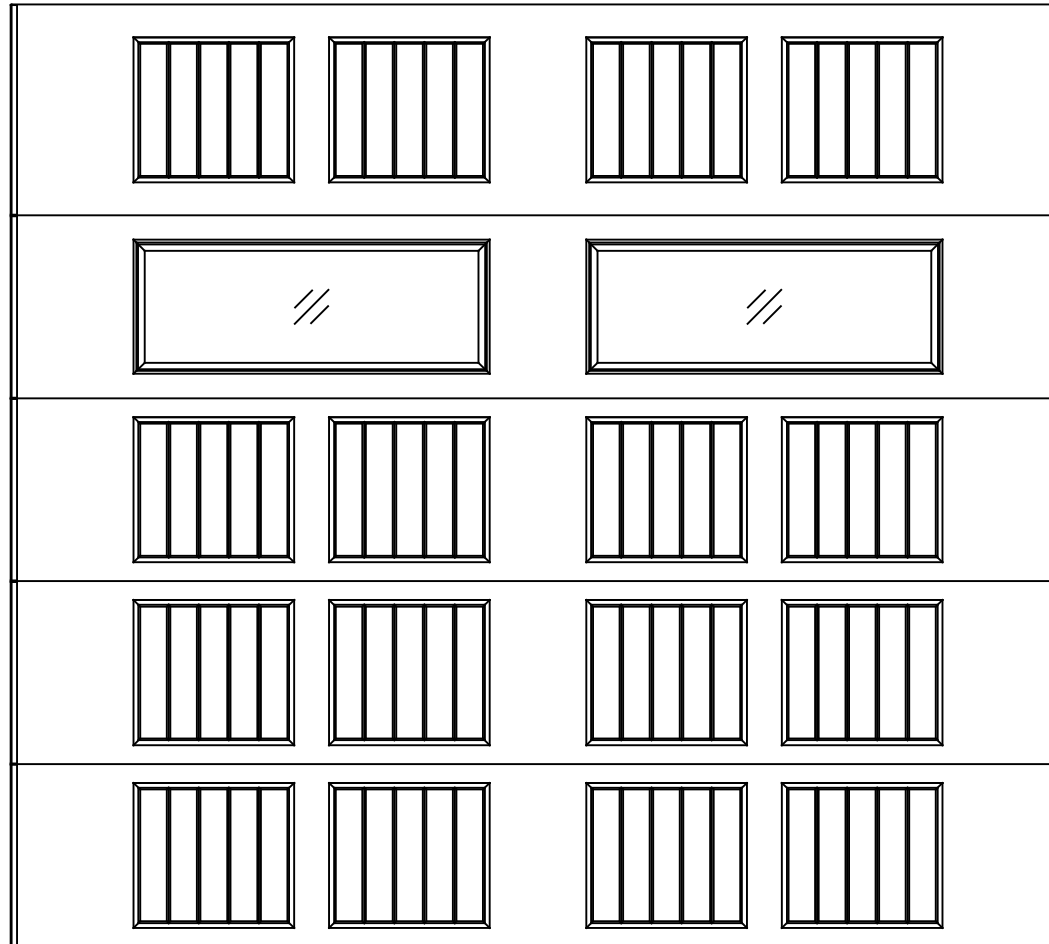

# EXTERIOR VIEW

10'0" X 9'0" 8300/8500 SONOMA DESIGN  
5 SECTION/ 4 PANEL  
STYLELINE III INTERMEDIATE 4 SECTION SHOWN  
(4) 20.8" & (1) 24.0" SECTIONS