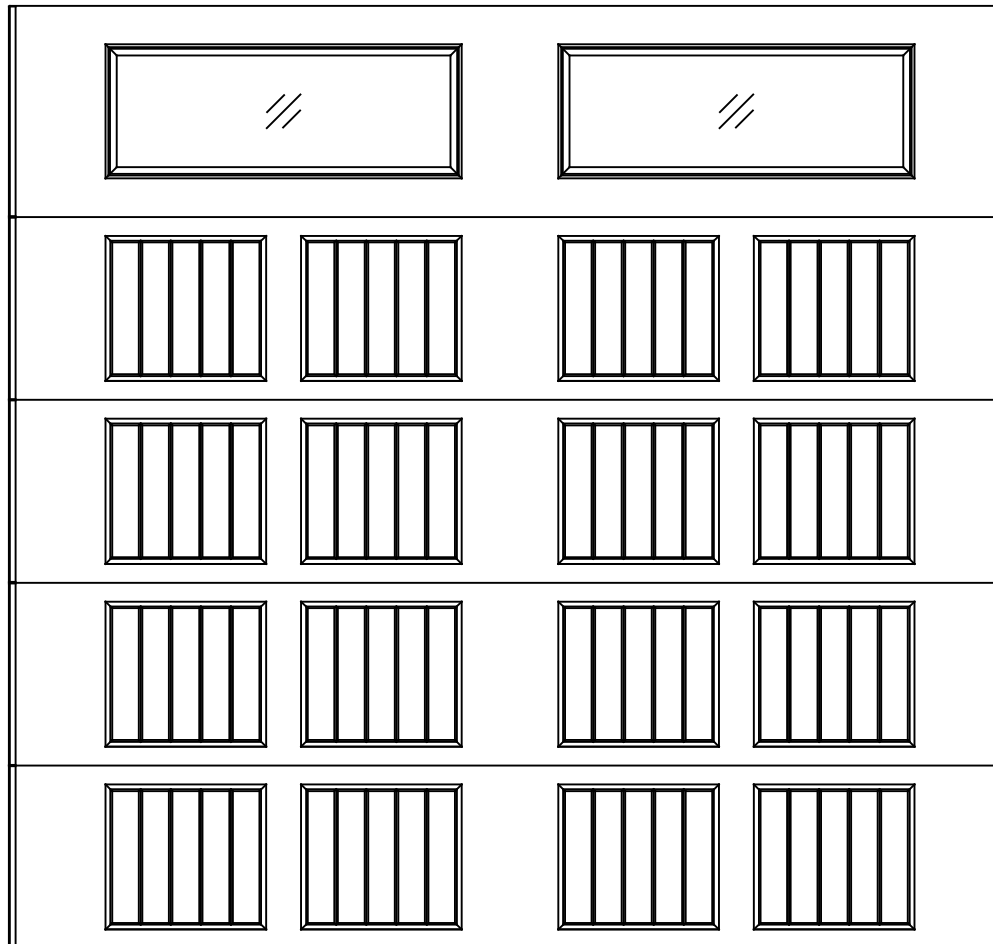

EXTERIOR VIEW

9'6" X 9'0" 8300/8500 SONOMA DESIGN
5 SECTION/ 4 PANEL
STYLELINE III TOP SECTION
(4) 20.8" & (1) 24.0" SECTIONS