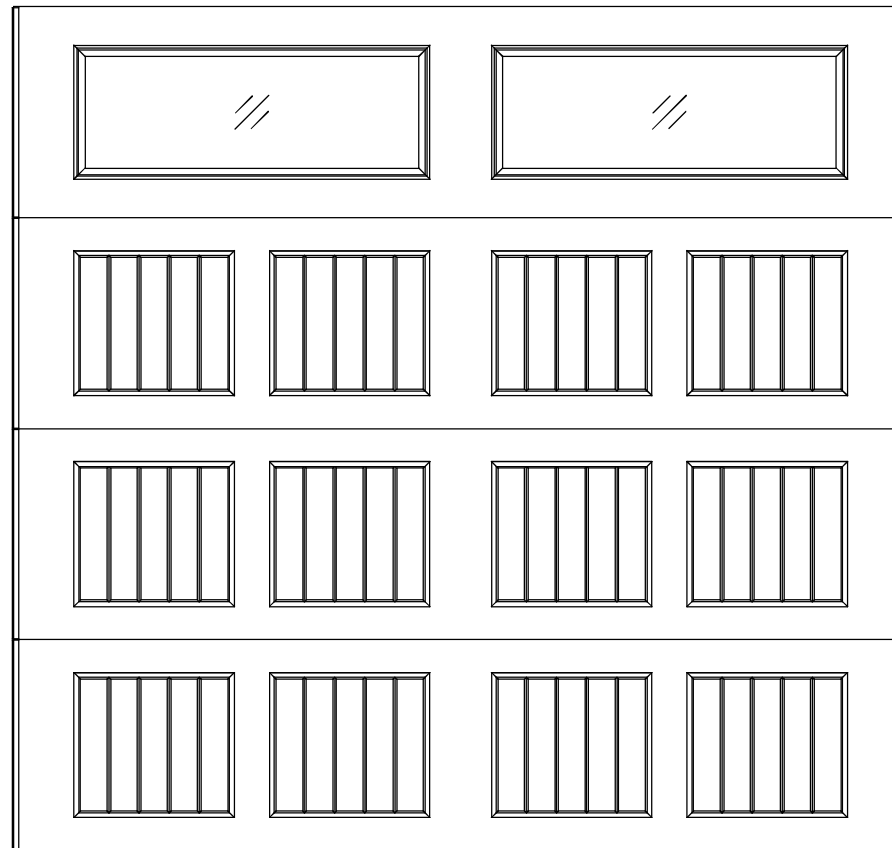

EXTERIOR VIEW

8'6" X 8'0" 8300/8500 SONOMA DESIGN
4 SECTION/ 4 PANEL
STYLELINE III TOP SECTION
(4) 24.0" SECTIONS