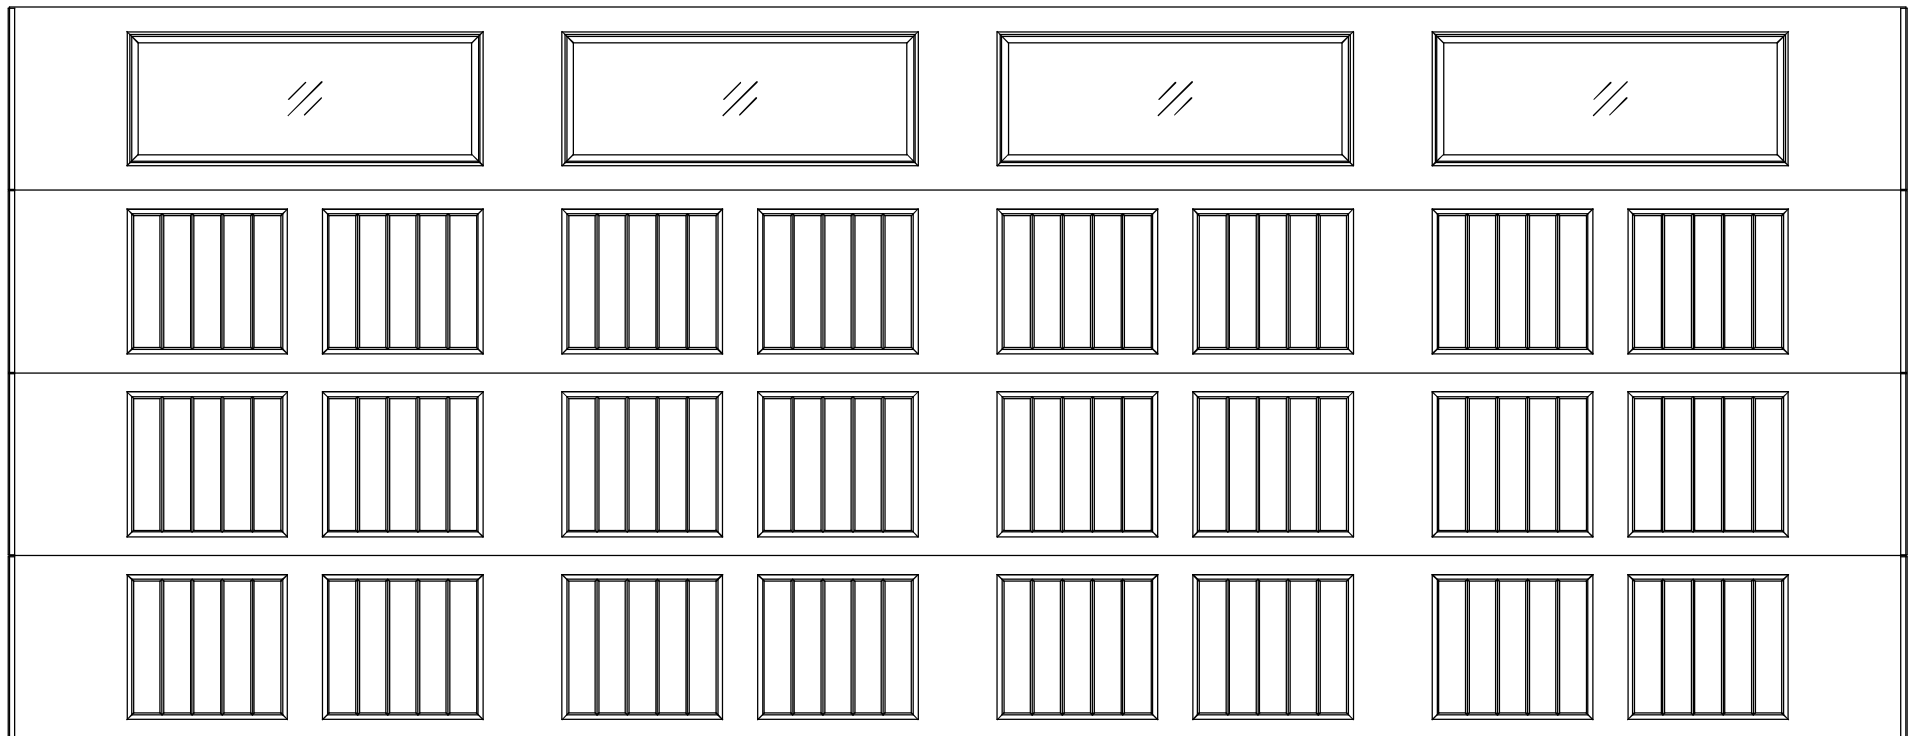

EXTERIOR VIEW

18'0" X 7'0" 8300/8500 SONOMA DESIGN
4 SECTION/ 8 PANEL
STYLELINE III TOP SECTION
(4) 20.8" SECTIONS