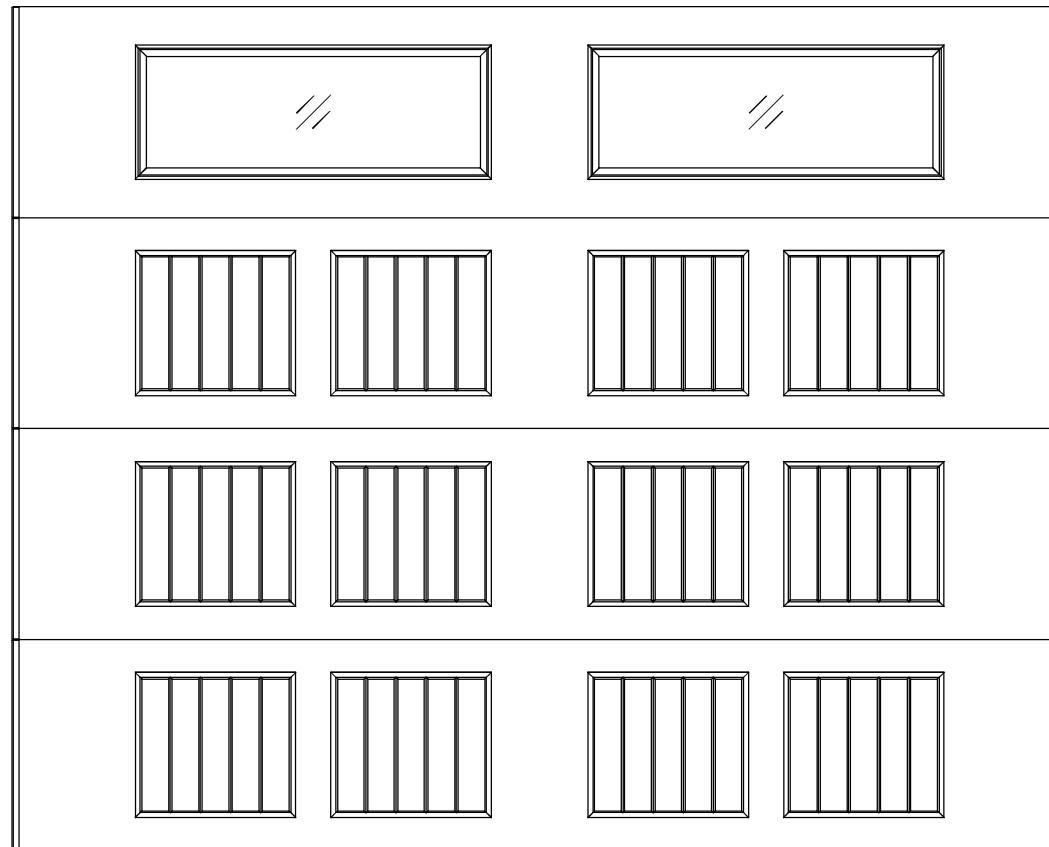

EXTERIOR VIEW

10'0" X 8'0" 8300/8500 SONOMA DESIGN
4 SECTION/ 4 PANEL
STYLELINE III TOP SECTION
(4) 24.0" SECTIONS