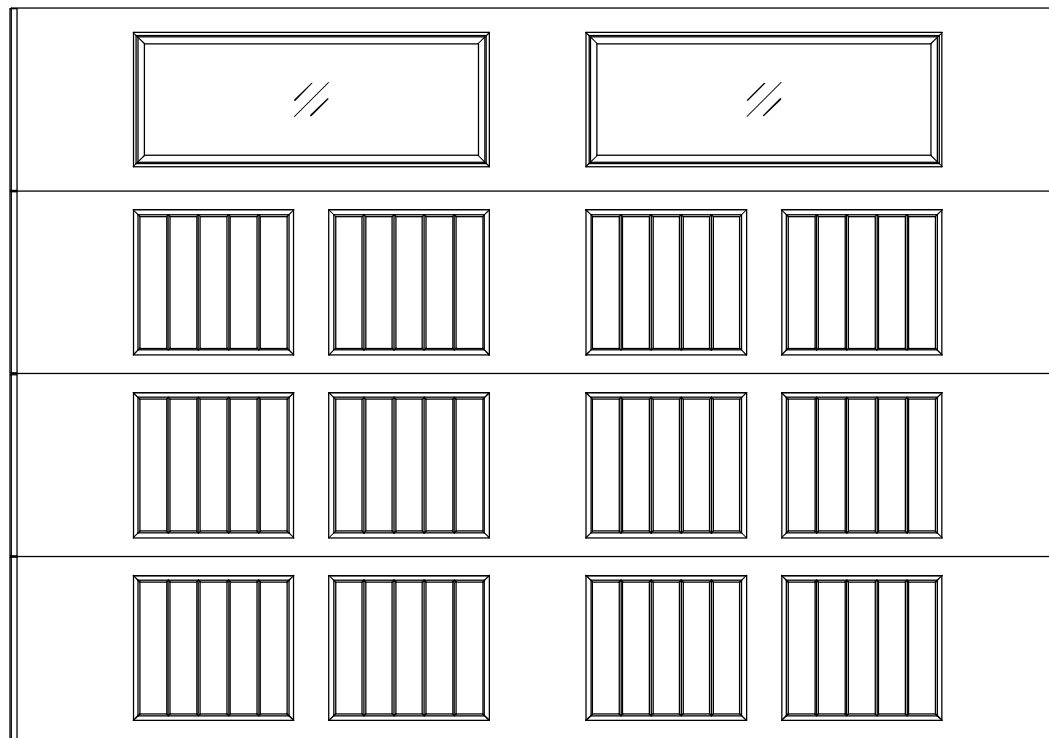

EXTERIOR VIEW

10'0" X 7'0" 8300/8500 SONOMA DESIGN
4 SECTION/ 4 PANEL
STYLELINE III TOP SECTION
(4) 20.8" SECTIONS