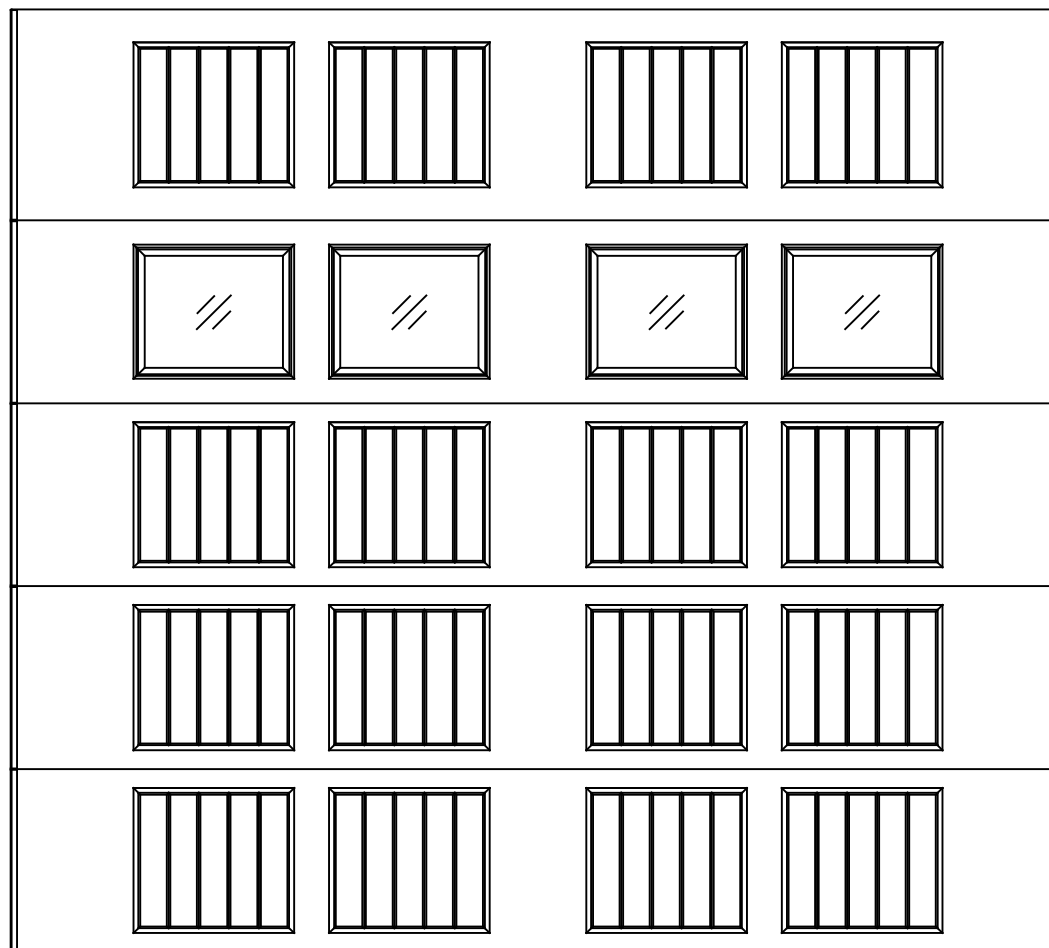

EXTERIOR VIEW

10'0" X 9'0" 8300/8500 SONOMA DESIGN
5 SECTION/ 4 PANEL
STYLELINE I INTERMEDIATE 4 SECTION SHOWN
(4) 20.8" & (1) 24.0" SECTIONS