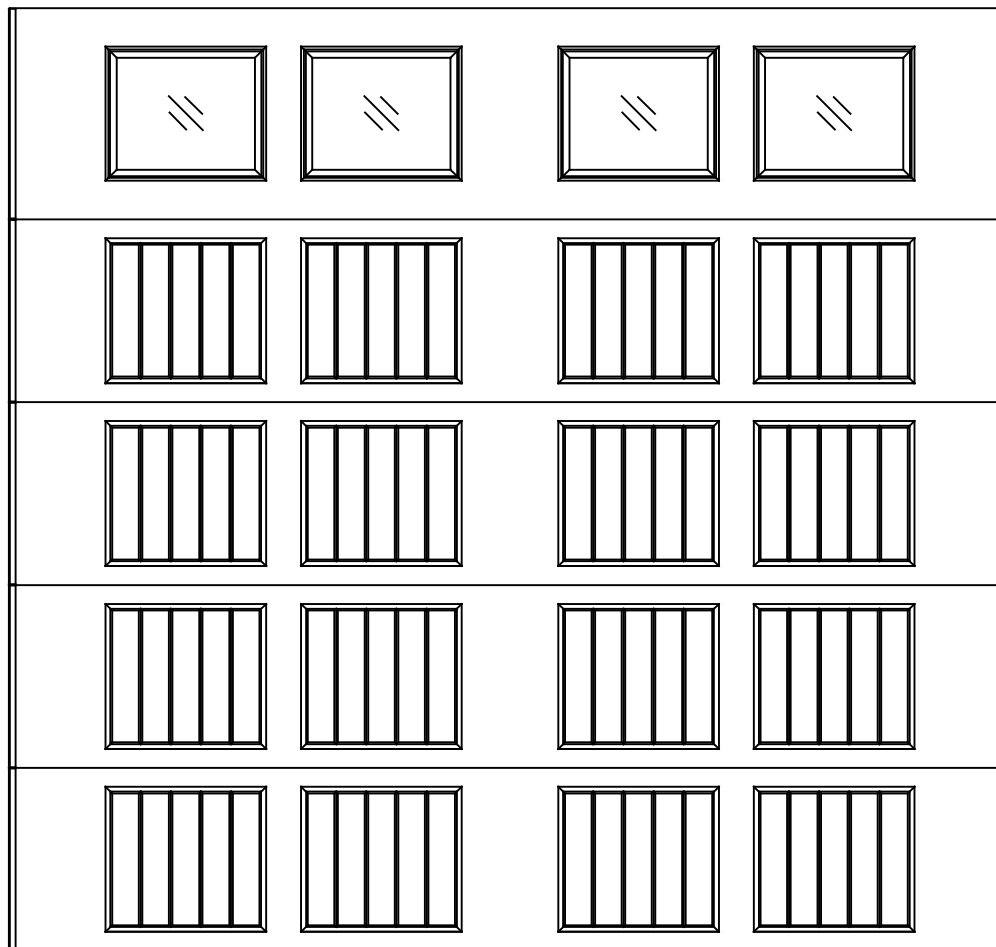

EXTERIOR VIEW

9'6" X 9'0" 8300/8500 SONOMA DESIGN
5 SECTION/ 4 PANEL
STYLELINE I TOP SECTION
(4) 20.8" & (1) 24.0" SECTIONS