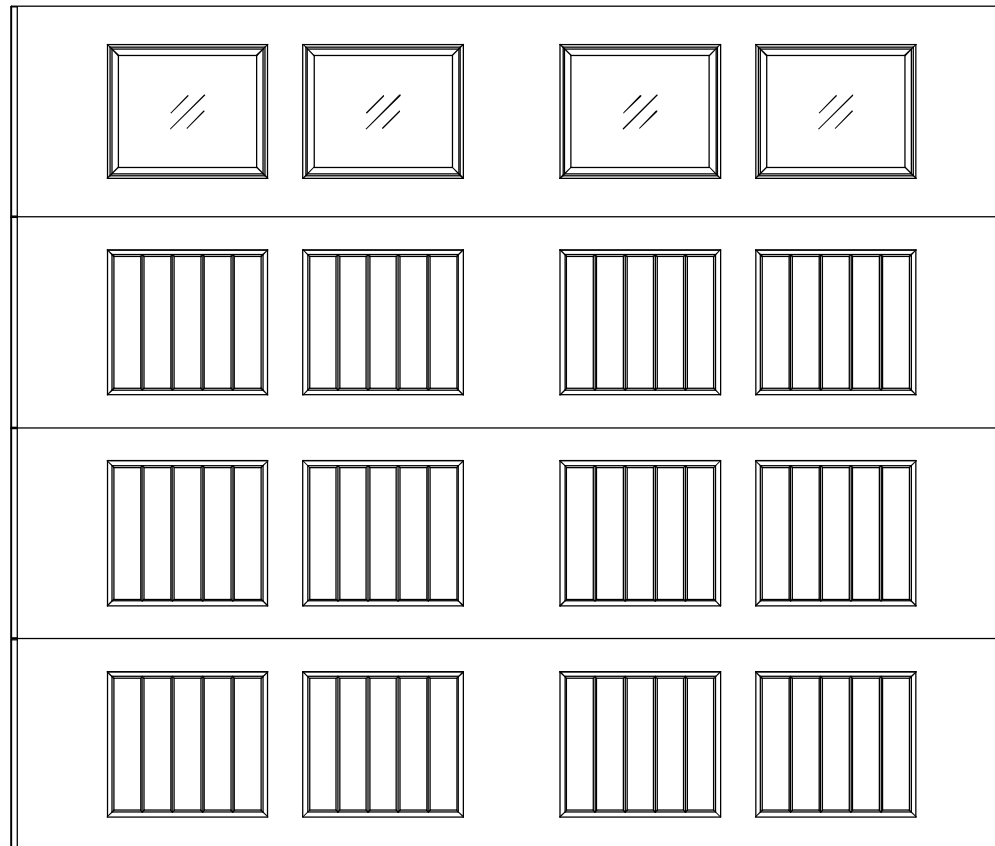

# EXTERIOR VIEW

9'6" X 8'0" 8300/8500 SONOMA DESIGN  
4 SECTION/ 4 PANEL  
STYLELINE I TOP SECTION  
(4) 24.0" SECTIONS