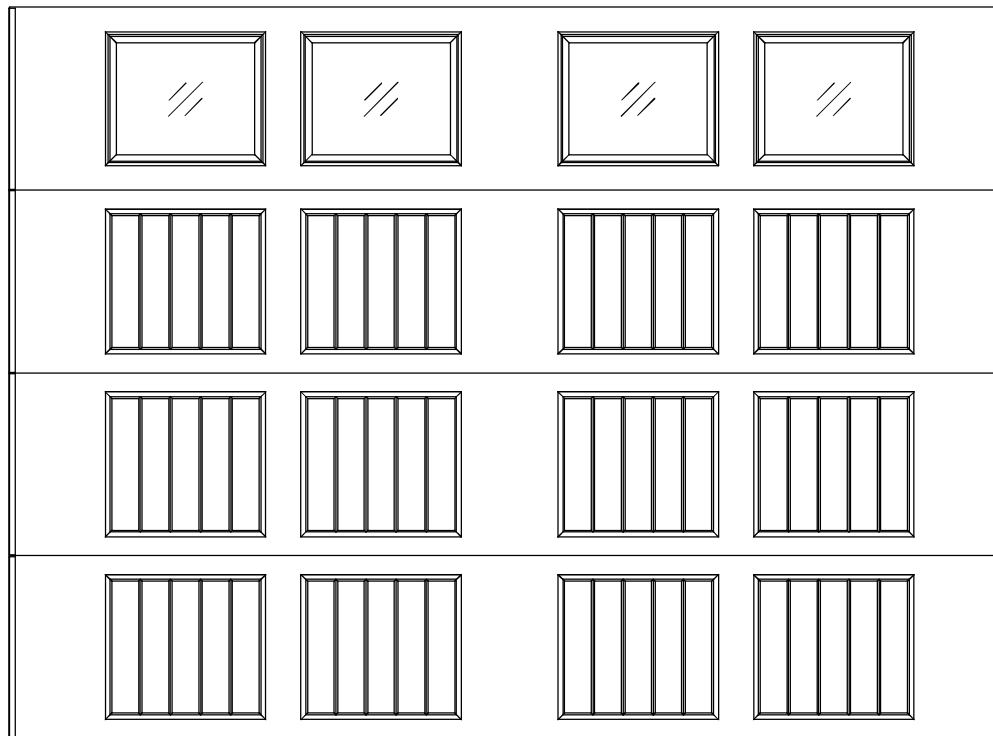

EXTERIOR VIEW

9'6" X 7'0" 8300/8500 SONOMA DESIGN
4 SECTION/ 4 PANEL
STYLELINE I TOP SECTION
(4) 20.8" SECTIONS