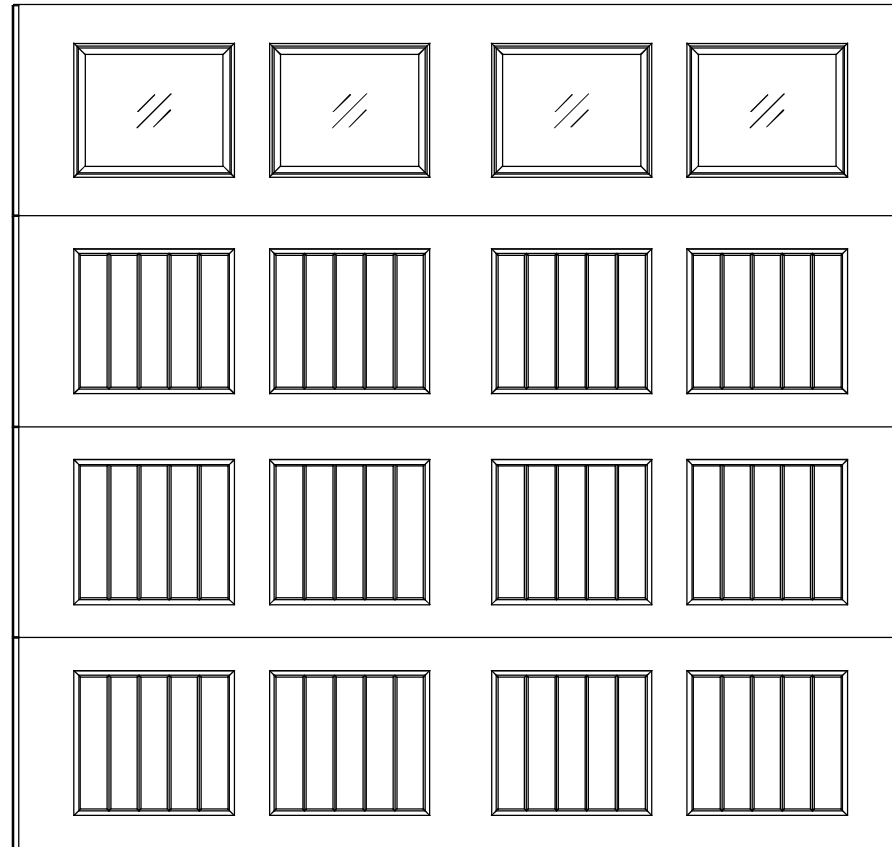

EXTERIOR VIEW

8'6" X 8'0" 8300/8500 SONOMA DESIGN
4 SECTION/ 4 PANEL
STYLELINE I TOP SECTION
(4) 24.0" SECTIONS