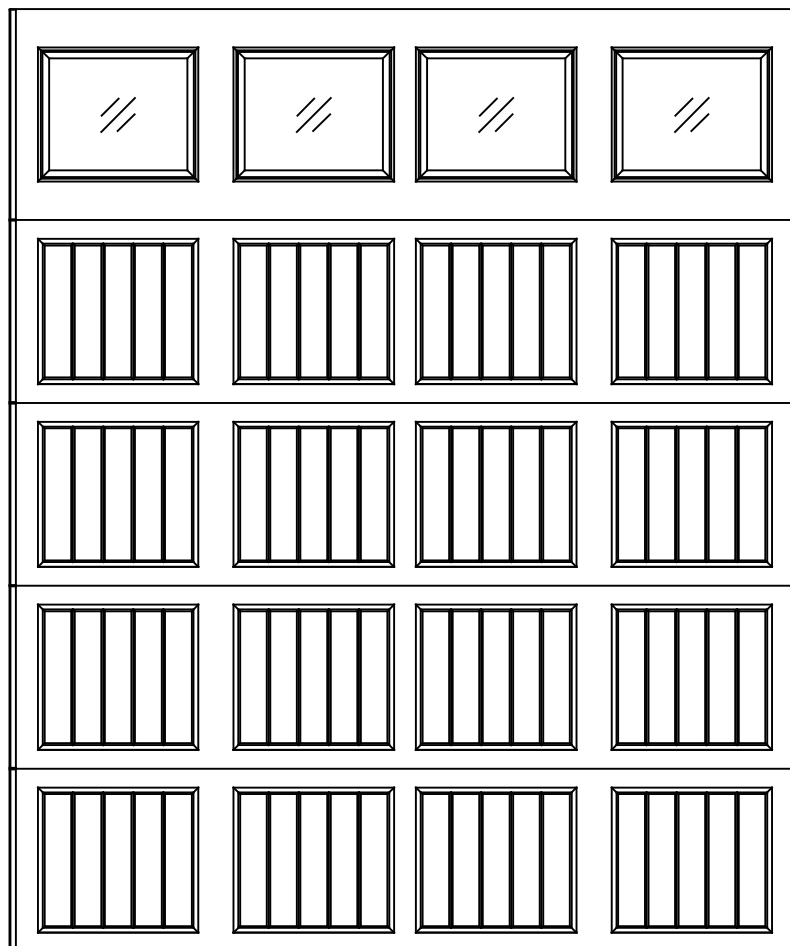

# EXTERIOR VIEW

7'6" X 9'0" 8300/8500 SONOMA DESIGN  
5 SECTION/ 4 PANEL  
STYLELINE I TOP SECTION  
(4) 20.8" & (1) 24.0" SECTIONS